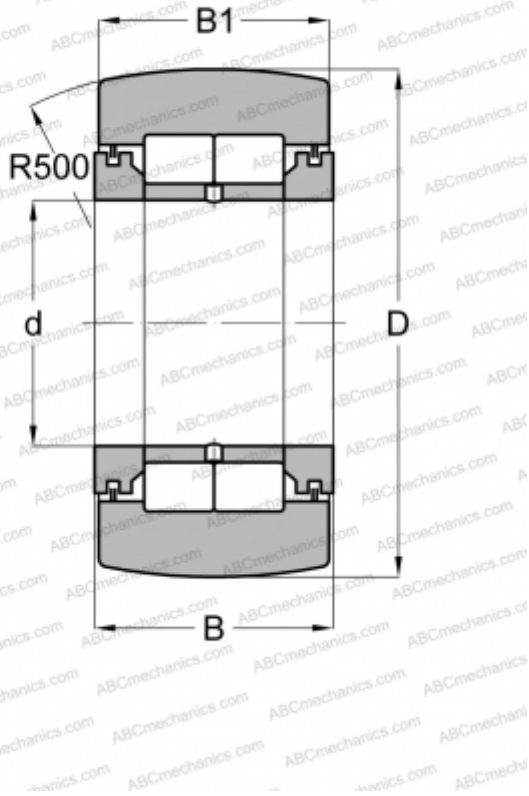

## NUTR1542 INA

Yoke type track roller

TYPE: Roller bearings, Yoke type track rollers, With axial guidance, Full complement cylindrical roller set, labyrinth seals on both sides

### Technical specification

#### DIMENSIONS, MM

d	15,000
D	42,000
B	19,000
B1	18,000