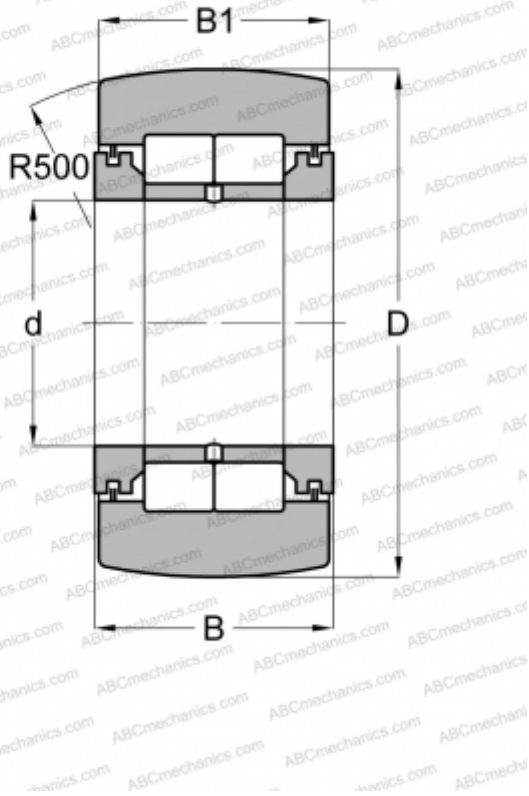

NUTR 1542 A SKF

Yoke type track roller

TYPE: Roller bearings, Yoke type track rollers, With axial guidance, Full complement cylindrical roller set, labyrinth seals on both sides

Technical specification

DIMENSIONS, MM