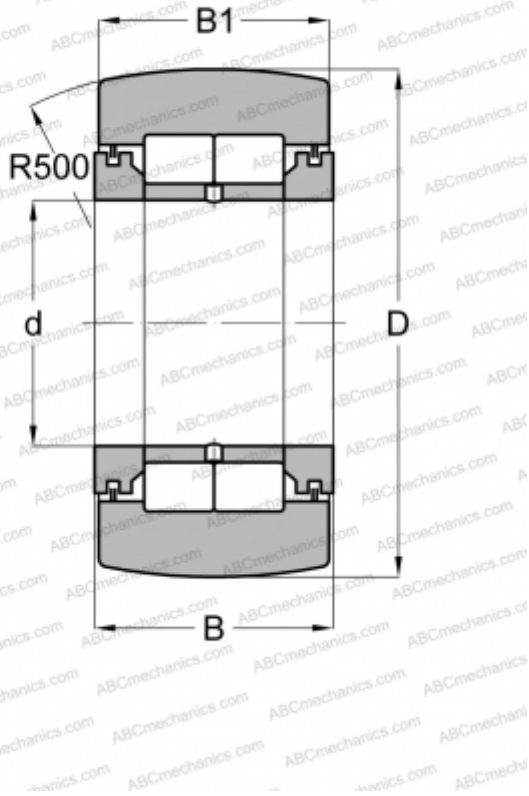

## NUTR1542 KOYO

Yoke type track roller

TYPE: Roller bearings, Yoke type track rollers, With axial guidance, Full complement cylindrical roller set, labyrinth seals on both sides

### Technical specification

#### DIMENSIONS, MM

|    |        |
|----|--------|
| d  | 15,000 |
| D  | 42,000 |
| B  | 19,000 |
| B1 | 18,000 |