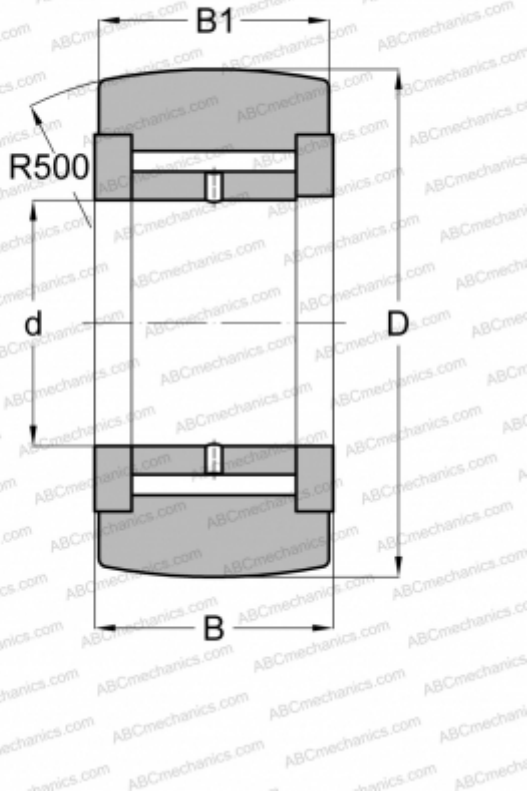

## NATV5 NTN

Yoke type track roller

TYPE: Roller bearings, Yoke type track rollers, With axial guidance, Full complement needle roller set, gap seals on both sides

### Technical specification

#### DIMENSIONS, MM

d	5,000
D	16,000
B	12,000
B1	11,000