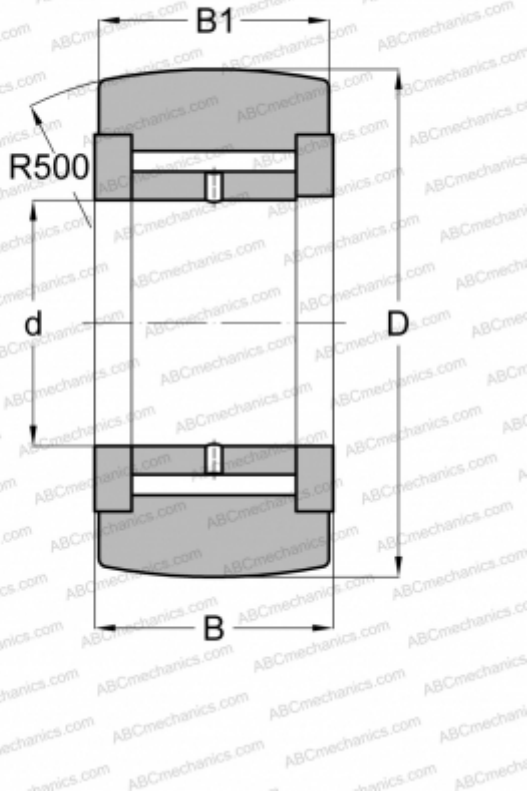

NART-5VR THK

Yoke type track roller

TYPE: Roller bearings, Yoke type track rollers, With axial guidance, Full complement needle roller set, gap seals on both sides

Technical specification

DIMENSIONS, MM

d	5,000
D	16,000
B	12,000
B1	11,000