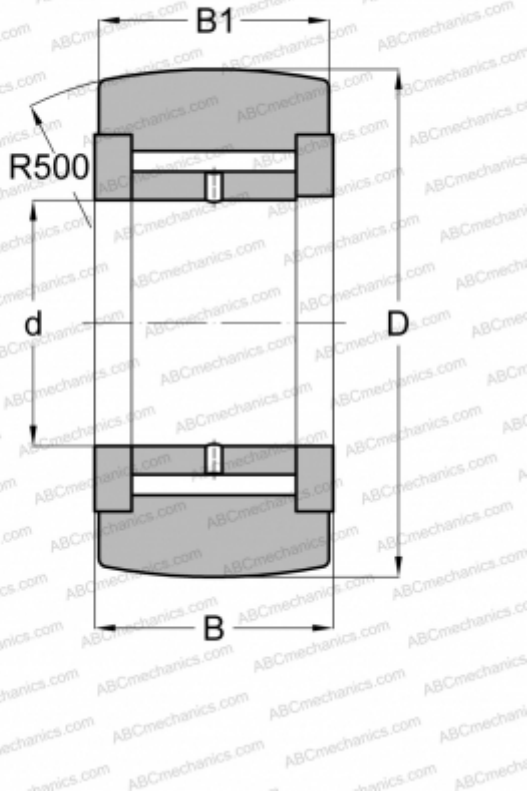

NATV6 NTN

Yoke type track roller

TYPE: Roller bearings, Yoke type track rollers, With axial guidance, Full complement needle roller set, gap seals on both sides

Technical specification

DIMENSIONS, MM

d	6,000
D	19,000
B	12,000
B1	11,000