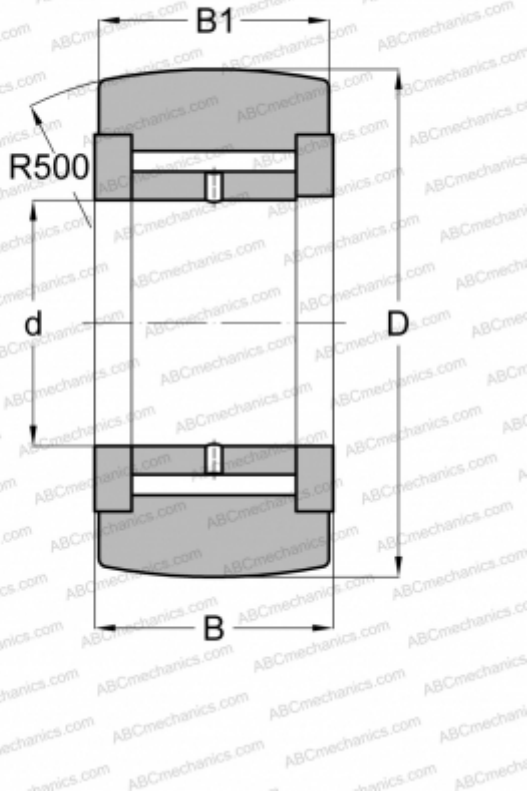

NART-6VR THK

Yoke type track roller

TYPE: Roller bearings, Yoke type track rollers, With axial guidance, Full complement needle roller set, gap seals on both sides

Technical specification

DIMENSIONS, MM

d	6,000
D	19,000
B	12,000
B1	11,000