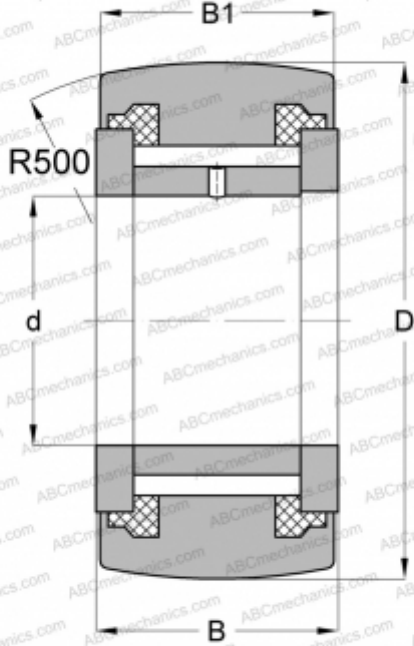

NATV5LL NTN

Yoke type track roller

TYPE: Roller bearings, Yoke type track rollers, With axial guidance, Full complement needle roller set, sealing rings on both sides

Technical specification

DIMENSIONS, MM