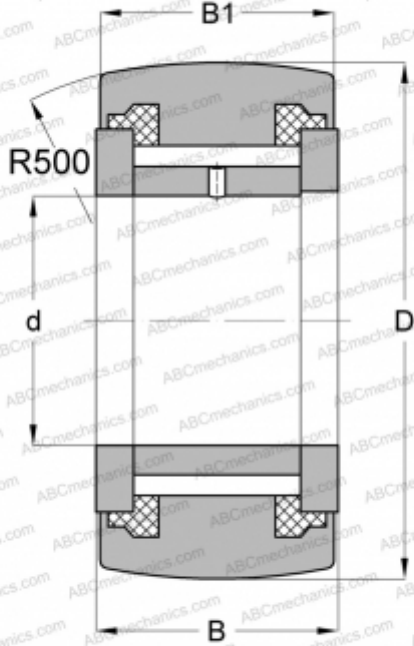

NATV6LL NTN

Yoke type track roller

TYPE: Roller bearings, Yoke type track rollers, With axial guidance, Full complement needle roller set, sealing rings on both sides

Technical specification

DIMENSIONS, MM