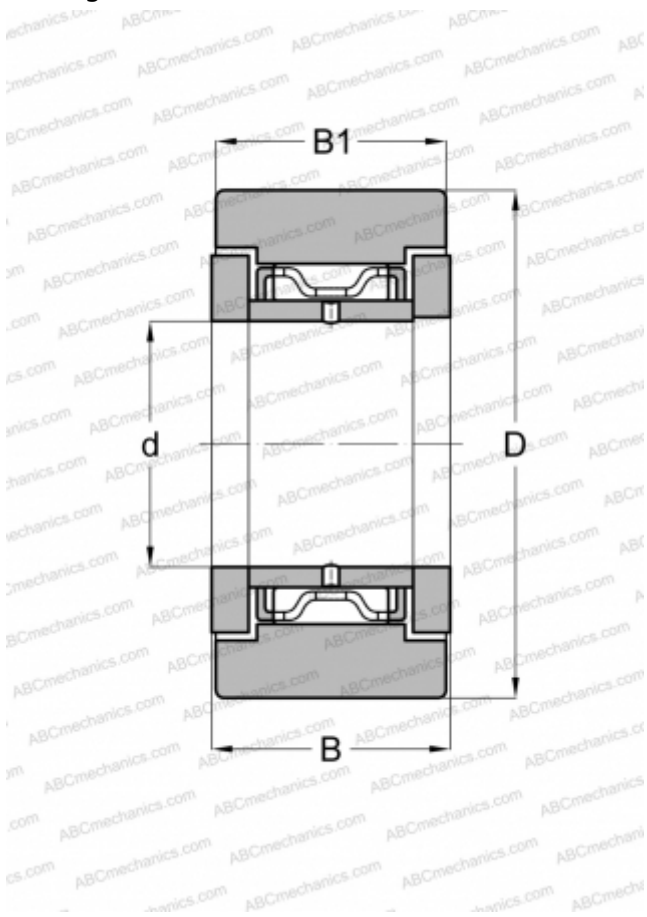

NATR6DZ KOYO

Yoke type track roller

TYPE: Roller bearings, Yoke type track rollers, With axial guidance, Gap seals on both side, cylindrical outer ring

Technical specification

DIMENSIONS, MM

d	6,000
D	19,000
B	12,000
B1	11,000