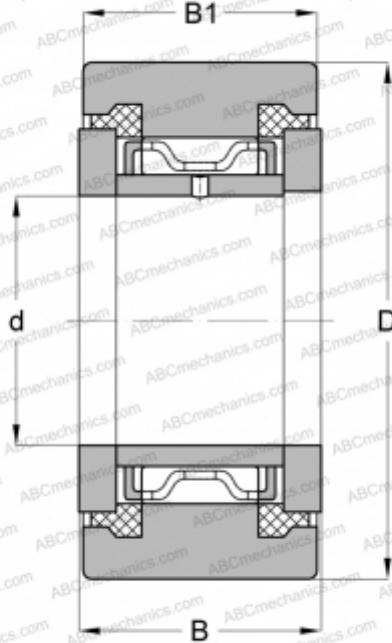

## NART6UUX JNS

Yoke type track roller

TYPE: Roller bearings, Yoke type track rollers, With axial guidance, Sealing rings on both sides, cylindrical outer ring

### Technical specification

#### DIMENSIONS, MM

d	6,000
D	19,000
B	12,000
B1	11,000