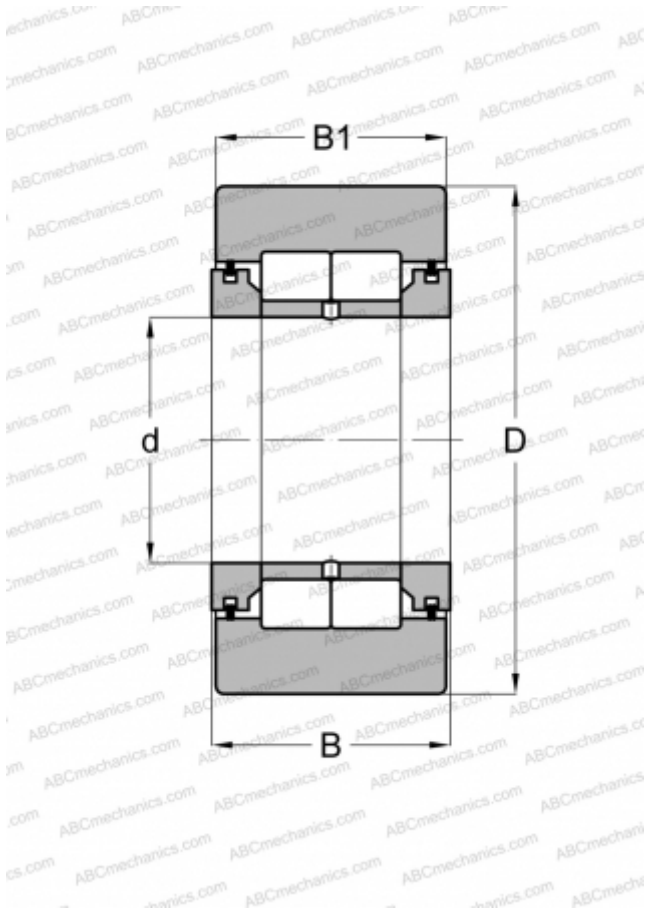

NUTR 15 X ABC

Yoke type track roller

TYPE: Roller bearings, Yoke type track rollers, With axial guidance, Full complement cylindrical roller set, labyrinth seals on both sides, cylindrical outer ring

Technical specification

DIMENSIONS, MM

d	15,000
D	35,000
B	19,000
B1	18,000

MANUFACTURER

[ABC](#)

INTERCHANGE

INA	NUTR15-X
FAG	NUTR 15 DZ
SKF	NUTR 15 X
IKO	NURT 15
McGill	MCYRD-15 X
KOYO	NUTR15DZ
JNS	NURT15X
NTN	NUTR202X