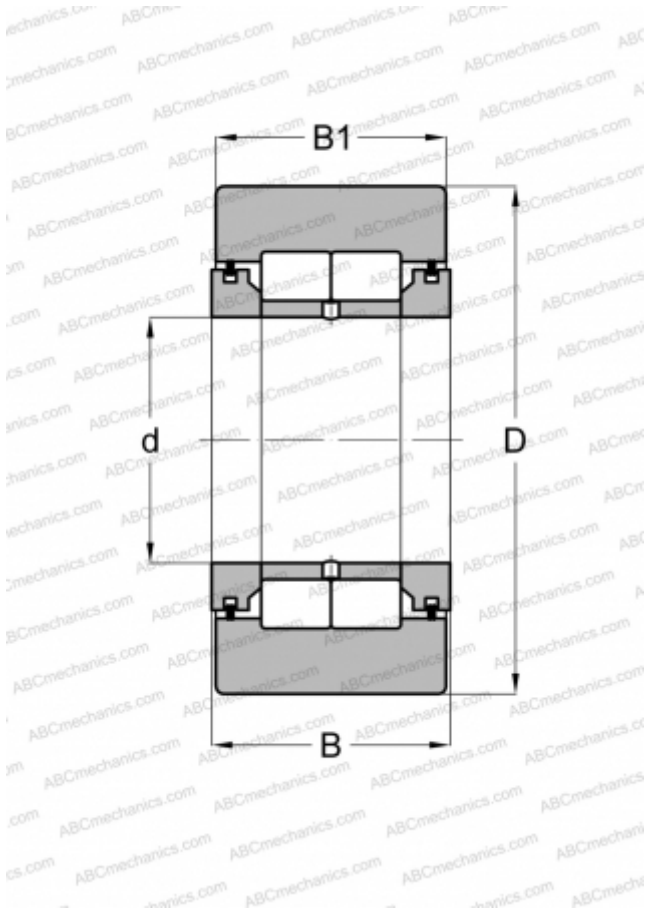

NUTR15-X INA

Yoke type track roller

TYPE: Roller bearings, Yoke type track rollers, With axial guidance, Full complement cylindrical roller set, labyrinth seals on both sides, cylindrical outer ring

Technical specification

DIMENSIONS, MM

d	15,000
D	35,000
B	19,000
B1	18,000

MANUFACTURER

[INA](#)

INTERCHANGE

ABC	NUTR 15 X
FAG	NUTR 15 DZ
SKF	NUTR 15 X
IKO	NURT 15
McGill	MCYRD-15 X
KOYO	NUTR15DZ
JNS	NURT15X
NTN	NUTR202X