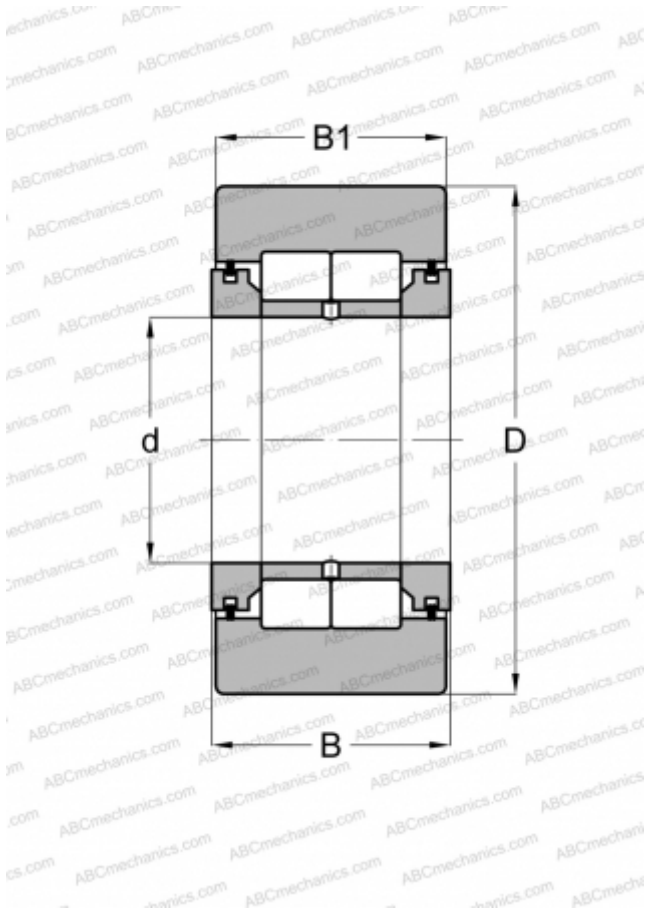

MCYRD-15 X McGill

Yoke type track roller

TYPE: Roller bearings, Yoke type track rollers, With axial guidance, Full complement cylindrical roller set, labyrinth seals on both sides, cylindrical outer ring

Technical specification

DIMENSIONS, MM

d	15,000
D	35,000
B	19,000
B1	18,000

MANUFACTURER

[McGill](#)

INTERCHANGE

ABC	NUTR 15 X
INA	NUTR15-X
FAG	NUTR 15 DZ
SKF	NUTR 15 X
IKO	NURT 15
KOYO	NUTR15DZ
JNS	NURT15X
NTN	NUTR202X