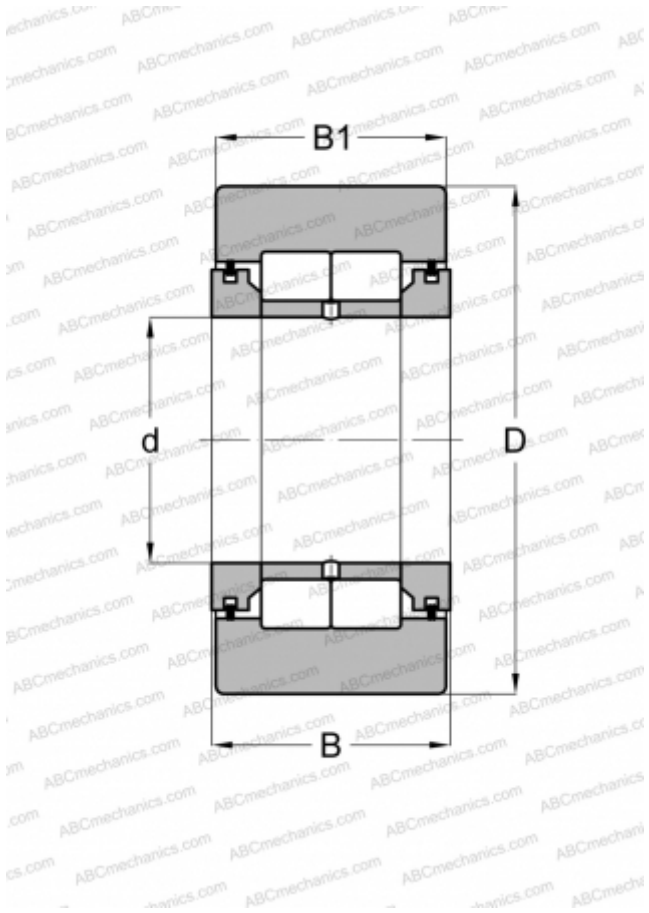

NUTR15DZ KOYO

Yoke type track roller

TYPE: Roller bearings, Yoke type track rollers, With axial guidance, Full complement cylindrical roller set, labyrinth seals on both sides, cylindrical outer ring

Technical specification

DIMENSIONS, MM

d	15,000
D	35,000
B	19,000
B1	18,000

MANUFACTURER

[KOYO](#)

INTERCHANGE

ABC	NUTR 15 X
INA	NUTR15-X
FAG	NUTR 15 DZ
SKF	NUTR 15 X
IKO	NURT 15
McGill	MCRYD-15 X
JNS	NURT15X
NTN	NUTR202X