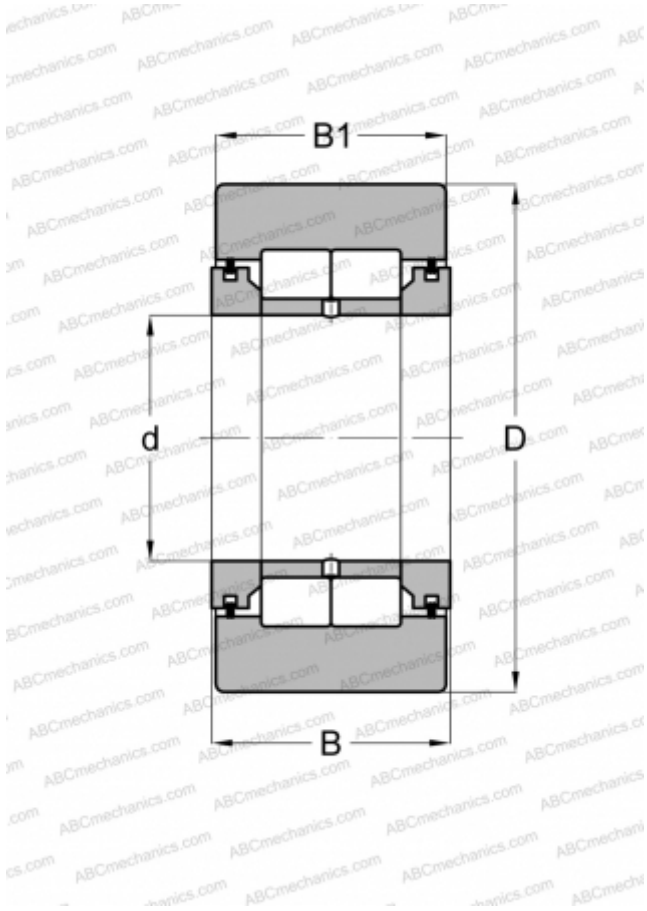

NUTR 1542 X ABC

Yoke type track roller

TYPE: Roller bearings, Yoke type track rollers, With axial guidance, Full complement cylindrical roller set, labyrinth seals on both sides, cylindrical outer ring

Technical specification

DIMENSIONS, MM

d	15,000
D	42,000
B	19,000
B1	18,000

MANUFACTURER

[ABC](#)

INTERCHANGE

INA	NUTR1542-X
FAG	NUTR 1542 DZ
SKF	NUTR 1542 X
IKO	NURT 15-1
JNS	NURT15-1X
NTN	NUTR302X