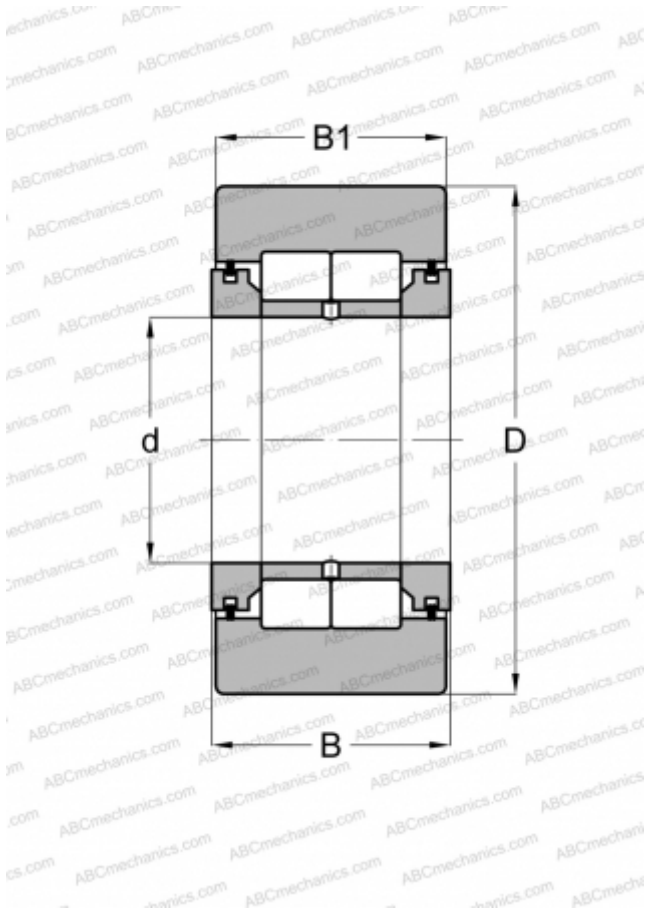

NUTR1542-X INA

Yoke type track roller

TYPE: Roller bearings, Yoke type track rollers, With axial guidance, Full complement cylindrical roller set, labyrinth seals on both sides, cylindrical outer ring

Technical specification

DIMENSIONS, MM

d	15,000
D	42,000
B	19,000
B1	18,000

MANUFACTURER

[INA](#)

INTERCHANGE

ABC	NUTR 1542 X
FAG	NUTR 1542 DZ
SKF	NUTR 1542 X
IKO	NURT 15-1
JNS	NURT15-1X
NTN	NUTR302X