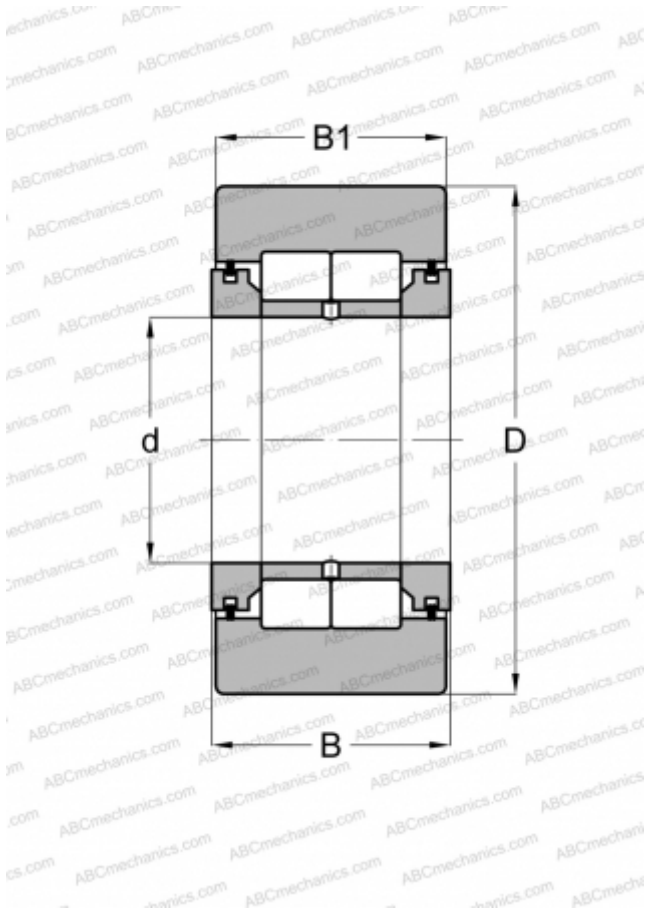

## NUTR 1542 X SKF

Yoke type track roller

TYPE: Roller bearings, Yoke type track rollers, With axial guidance, Full complement cylindrical roller set, labyrinth seals on both sides, cylindrical outer ring

### Technical specification

#### DIMENSIONS, MM

d	15,000
D	42,000
B	19,000
B1	18,000