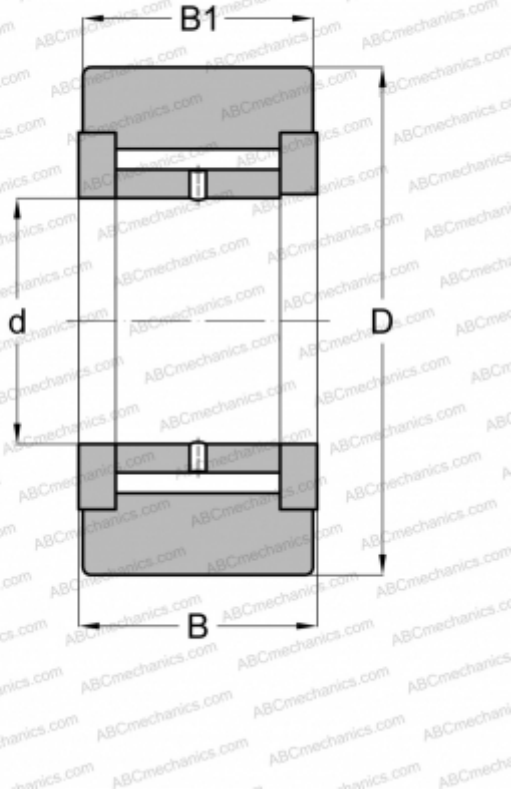

NATV5X NTN

Yoke type track roller

TYPE: Roller bearings, Yoke type track rollers, With axial guidance, Full complement needle roller set, gap seals on both sides, cylindrical outer ring

Technical specification

DIMENSIONS, MM

d	5,000
D	16,000
B	12,000
B1	11,000

MANUFACTURER

[NTN](#)

INTERCHANGE

ABC	NATV 5 X
SKF	NATV 5 X
INA	NATV5-X
JNS	NART5VX
McGill	MCRY5X