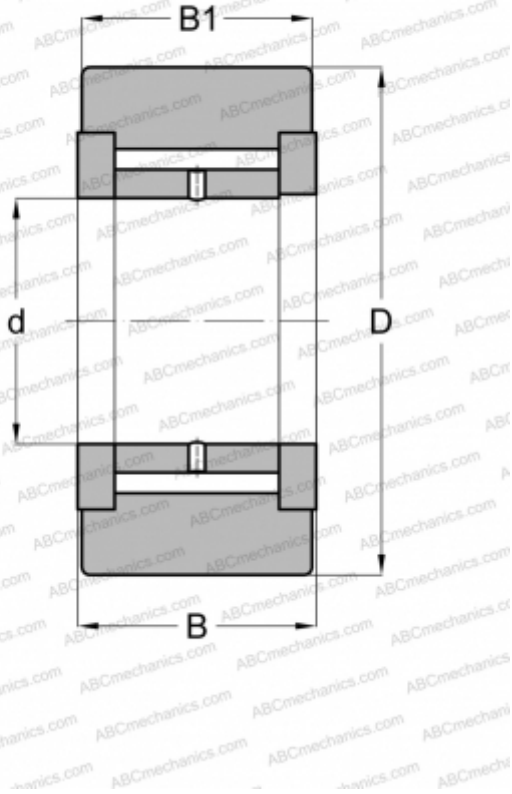

MCYR5X McGill

Yoke type track roller

TYPE: Roller bearings, Yoke type track rollers, With axial guidance, Full complement needle roller set, gap seals on both sides, cylindrical outer ring

Technical specification

DIMENSIONS, MM

| | |
|----|--------|
| d | 5,000 |
| D | 16,000 |
| B | 12,000 |
| B1 | 11,000 |

MANUFACTURER

[McGill](#)

INTERCHANGE

| | |
|-----|--------------------------|
| ABC | NATV 5 X |
| SKF | NATV 5 X |
| INA | NATV5-X |
| JNS | NART5VX |
| NTN | NATV5X |