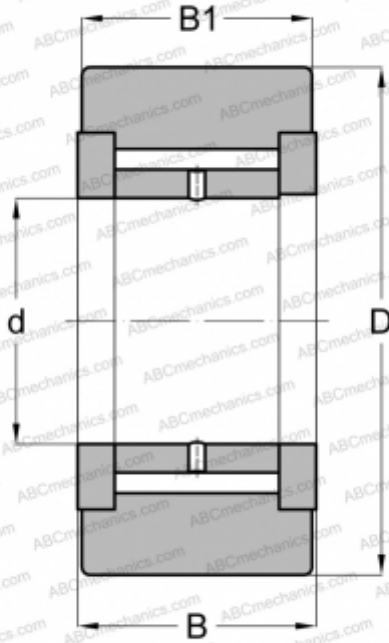

## NART6VX JNS

Yoke type track roller

TYPE: Roller bearings, Yoke type track rollers, With axial guidance, Full complement needle roller set, gap seals on both sides, cylindrical outer ring

### Technical specification

#### DIMENSIONS, MM

d	6,000
D	19,000
B	12,000
B1	11,000