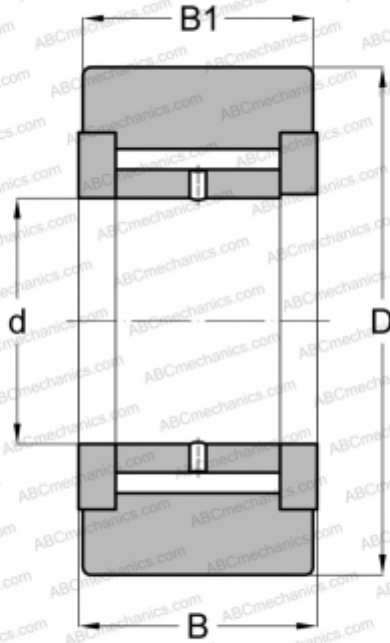

## NATV6X NTN

Yoke type track roller

TYPE: Roller bearings, Yoke type track rollers, With axial guidance, Full complement needle roller set, gap seals on both sides, cylindrical outer ring

### Technical specification

#### DIMENSIONS, MM

d	6,000
D	19,000
B	12,000
B1	11,000