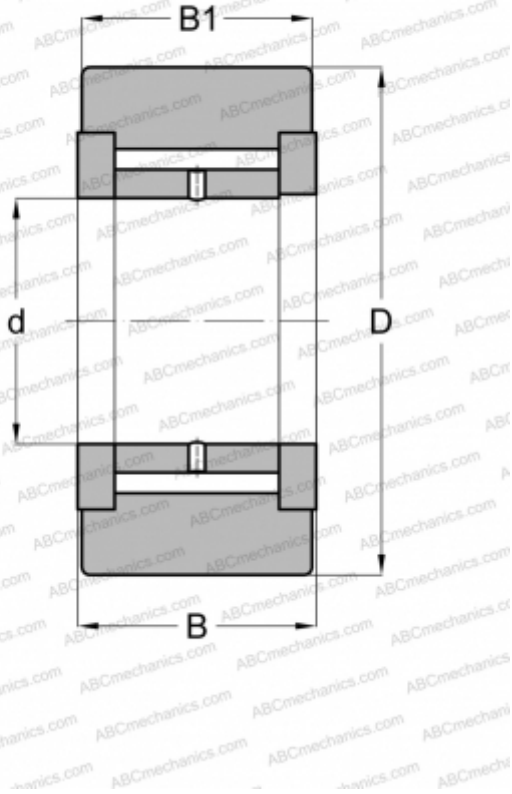

## MCYR8X McGill

Yoke type track roller

TYPE: Roller bearings, Yoke type track rollers, With axial guidance, Full complement needle roller set, gap seals on both sides, cylindrical outer ring

### Technical specification

#### DIMENSIONS, MM

d	8,000
D	24,000
B	15,000
B1	14,000