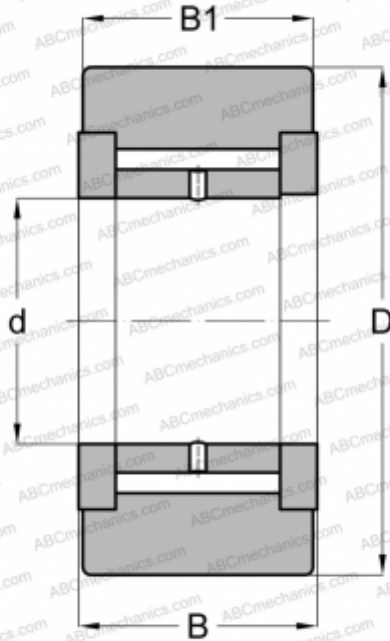

## NATV10X NTN

Yoke type track roller

TYPE: Roller bearings, Yoke type track rollers, With axial guidance, Full complement needle roller set, gap seals on both sides, cylindrical outer ring

### Technical specification

#### DIMENSIONS, MM

d	10,000
D	30,000
B	15,000
B1	14,000