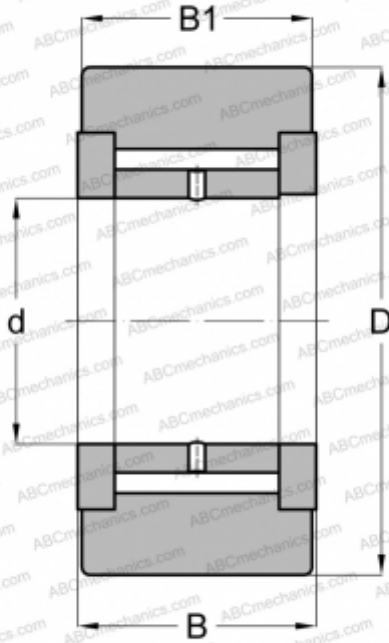

## MCYR10X McGill

Yoke type track roller

TYPE: Roller bearings, Yoke type track rollers, With axial guidance, Full complement needle roller set, gap seals on both sides, cylindrical outer ring

### Technical specification

#### DIMENSIONS, MM

d	10,000
D	30,000
B	15,000
B1	14,000