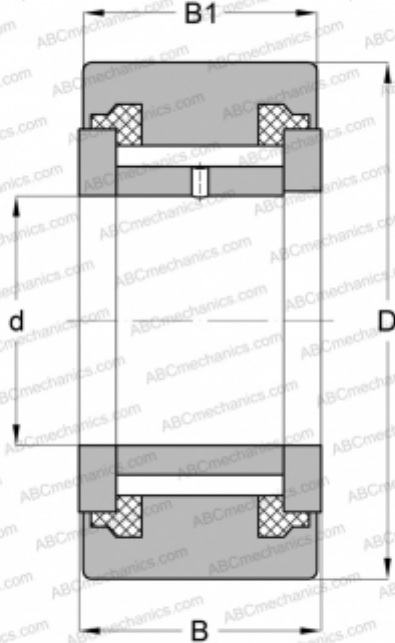

## MCYR 5 SX McGill

Yoke type track roller

TYPE: Roller bearings, Yoke type track rollers, With axial guidance, Full complement needle roller set, sealing rings on both sides, cylindrical outer ring

### Technical specification

#### DIMENSIONS, MM

d	5,000
D	16,000
B	12,000
B1	11,000