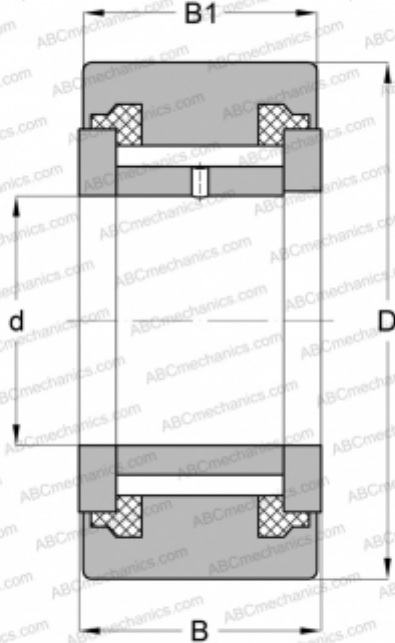

NATV5XLL NTN

Yoke type track roller

TYPE: Roller bearings, Yoke type track rollers, With axial guidance, Full complement needle roller set, sealing rings on both sides, cylindrical outer ring

Technical specification

DIMENSIONS, MM

d	5,000
D	16,000
B	12,000
B1	11,000

MANUFACTURER

[NTN](#)

INTERCHANGE

ABC	NATV 5 PPX
SKF	NATV 5 PPX
INA	NATV5-X-PP
McGill	MCYR 5 SX
JNS	NART5UUVX