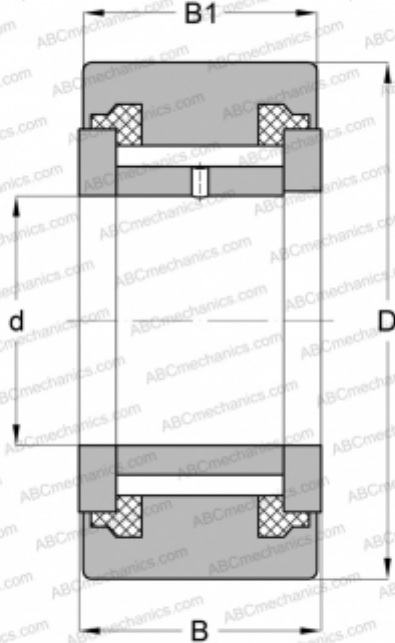

NATV6XLL NTN

Yoke type track roller

TYPE: Roller bearings, Yoke type track rollers, With axial guidance, Full complement needle roller set, sealing rings on both sides, cylindrical outer ring

Technical specification

DIMENSIONS, MM

d	6,000
D	19,000
B	12,000
B1	11,000

MANUFACTURER

[NTN](#)

INTERCHANGE

ABC	NATV 6 PPX
SKF	NATV 6 PPX
INA	NATV6-X-PP
McGill	MCRY 6 SX
JNS	NART6UUVX