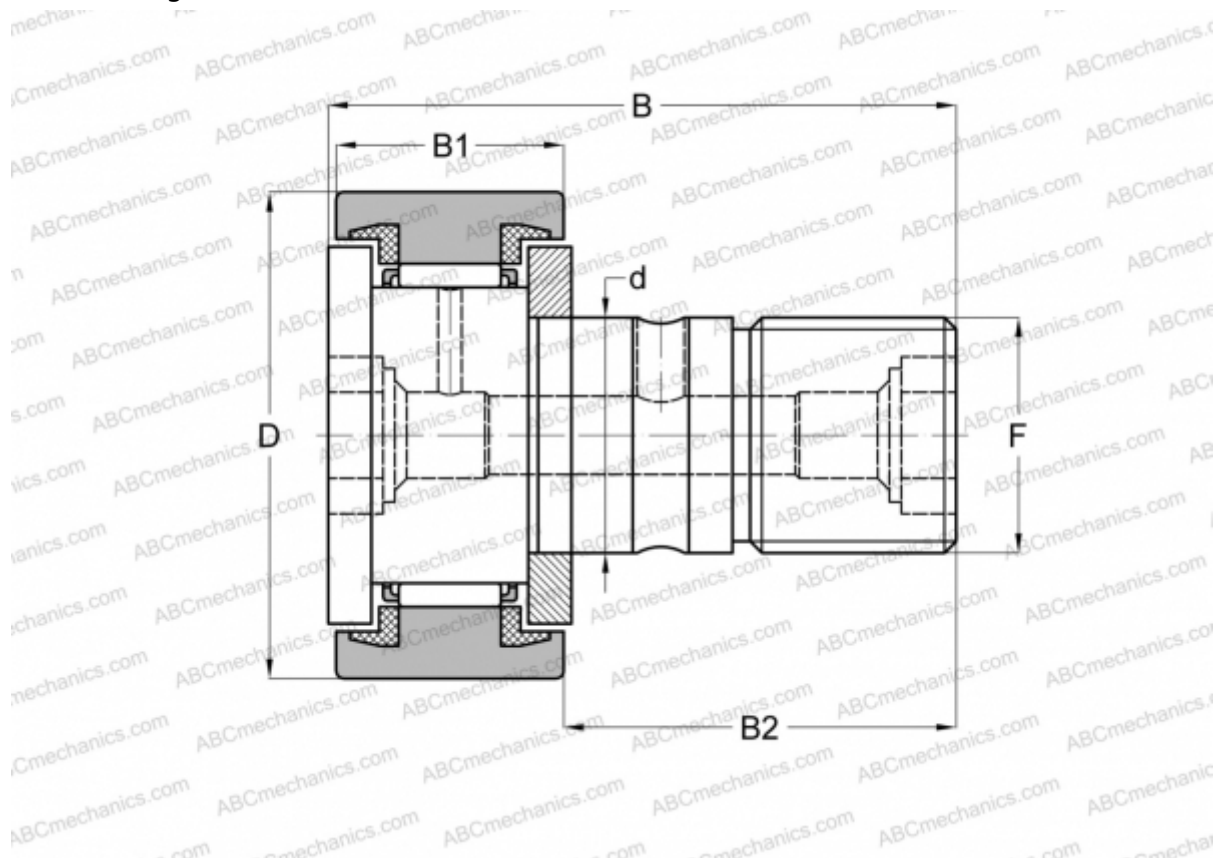

## CF 3 UU ABC

Cam followers

TYPE: Roller bearings, Stud type track rollers, With axial guidance, sealing rings on both sides, cylindrical outer ring

### Technical specification

#### DIMENSIONS, MM

d	3,000
D	10,000
B	17,000
B1	7,000
B2	9,000
F	M3x0.5

**MANUFACTURER** [ABC](#)