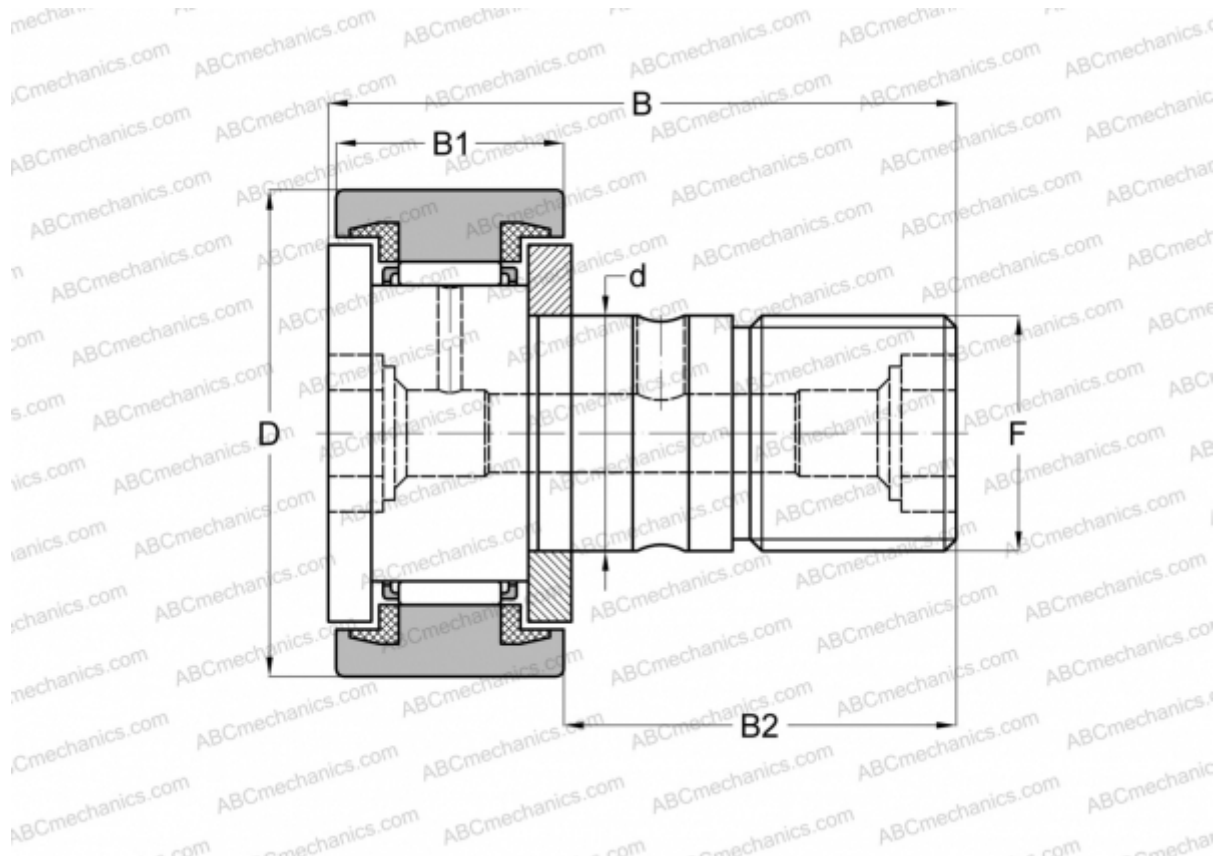

## CF 5 UU ABC

Cam followers

TYPE: Roller bearings, Stud type track rollers, With axial guidance, sealing rings on both sides, cylindrical outer ring

### Technical specification

#### DIMENSIONS, MM

d	5,000
D	13,000
B	23,000
B1	9,000
B2	13,000
F	M5x0.8

**MANUFACTURER** [ABC](#)