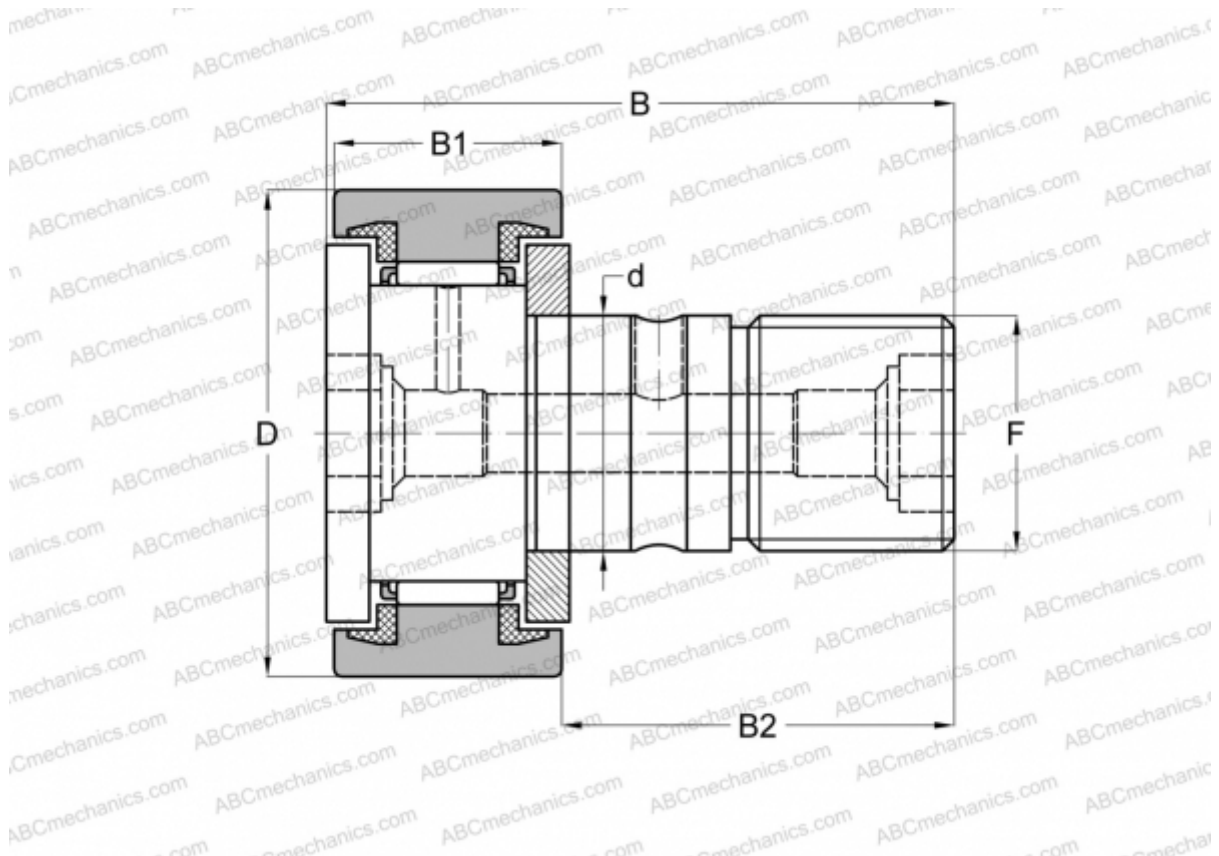

## CF 3 BUU ABC

Cam followers

TYPE: Roller bearings, Stud type track rollers, With axial guidance, sealing rings on both sides, cylindrical outer ring, hex socket

### Technical specification

#### DIMENSIONS, MM

d	3,000
D	10,000
B	17,000
B1	7,000
B2	9,000
F	M3x0.5

**MANUFACTURER** [ABC](#)