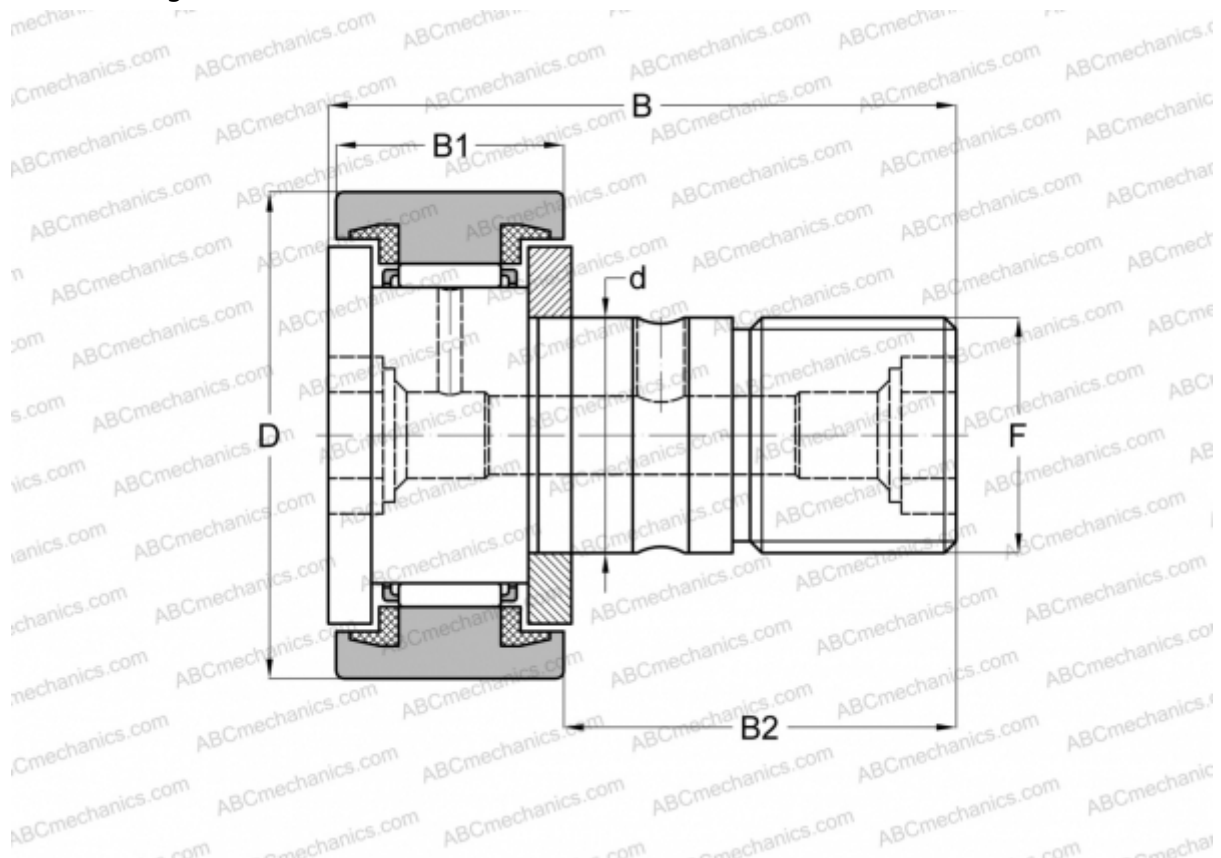

CF 5 BUU ABC

Cam followers

TYPE: Roller bearings, Stud type track rollers, With axial guidance, sealing rings on both sides, cylindrical outer ring, hex socket

Technical specification

DIMENSIONS, MM

| | |
|----|--------|
| d | 5,000 |
| D | 13,000 |
| B | 23,000 |
| B1 | 9,000 |
| B2 | 13,000 |
| F | M5x0.8 |