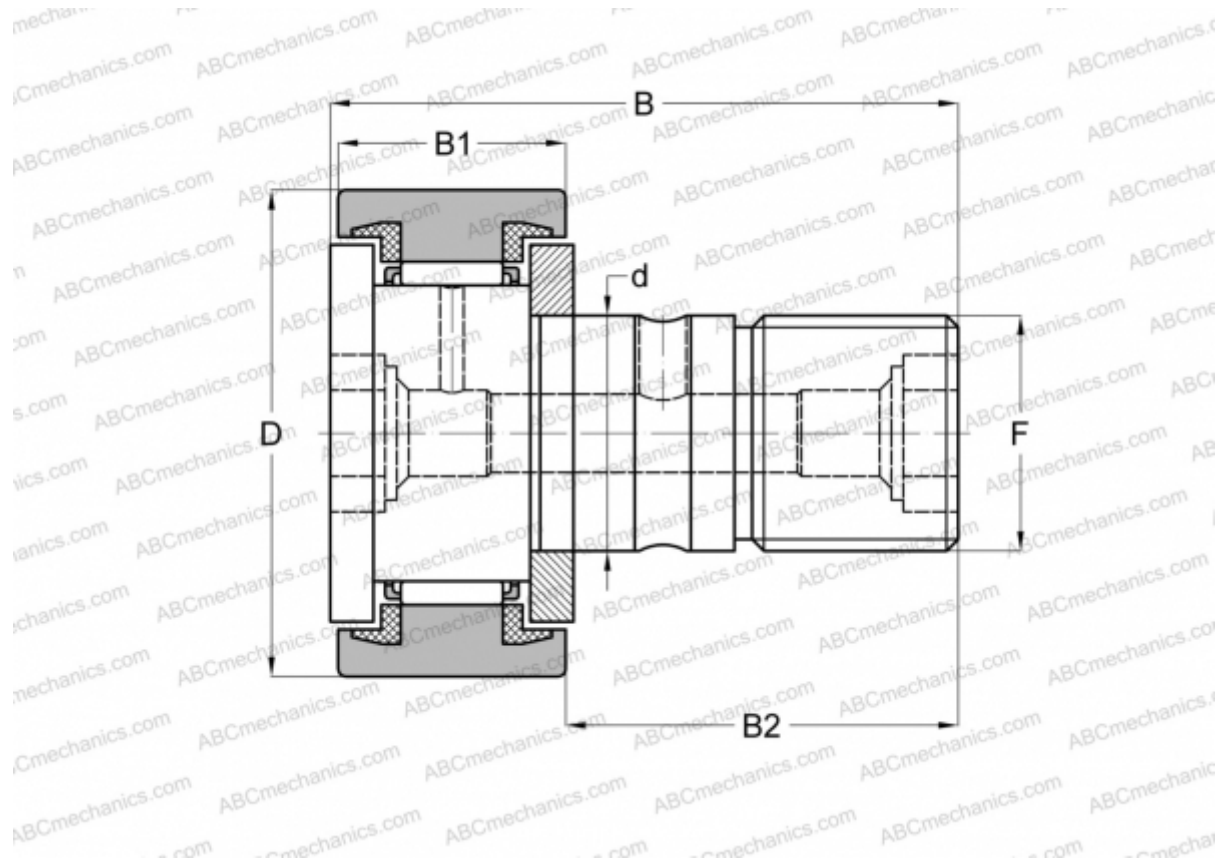

## CF 6 BUU ABC

Cam followers

TYPE: Roller bearings, Stud type track rollers, With axial guidance, sealing rings on both sides, cylindrical outer ring, hex socket

### Technical specification

#### DIMENSIONS, MM

d	6,000
D	16,000
B	28,200
B1	11,000
B2	16,000
F	M6x1

**MANUFACTURER** [ABC](#)