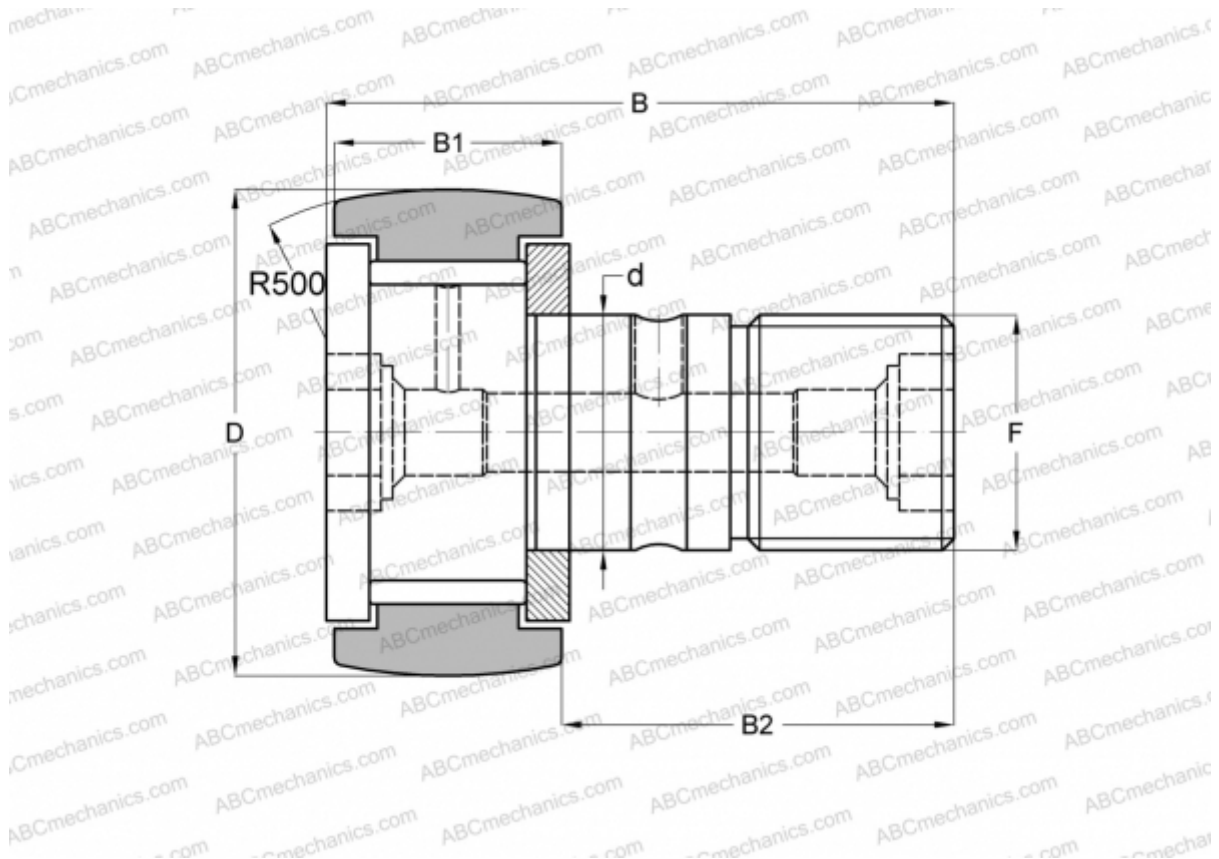

KRV16 SK KOYO

Cam followers

TYPE: Roller bearings, Stud type track rollers, With axial guidance, full complement bearing, gap seal on both side

Technical specification

DIMENSIONS, MM

d	6,000
D	16,000
B	28,000
B1	11,000
B2	16,000
F	M6x1