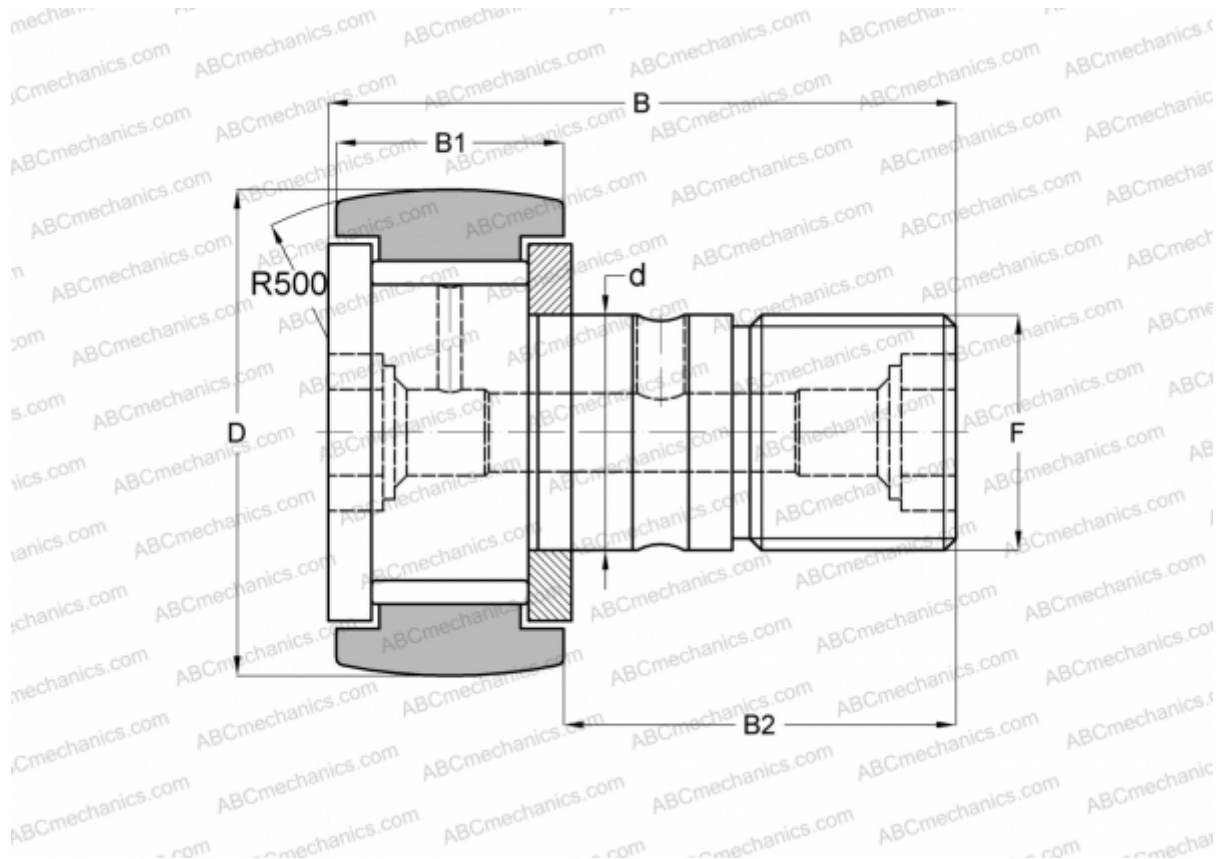

## KRV19 SK KOYO

Cam followers

TYPE: Roller bearings, Stud type track rollers, With axial guidance, full complement bearing, gap seal on both side

### Technical specification

#### DIMENSIONS, MM

d	8,000
D	19,000
B	32,000
B1	11,000
B2	20,000
F	M8x1.25