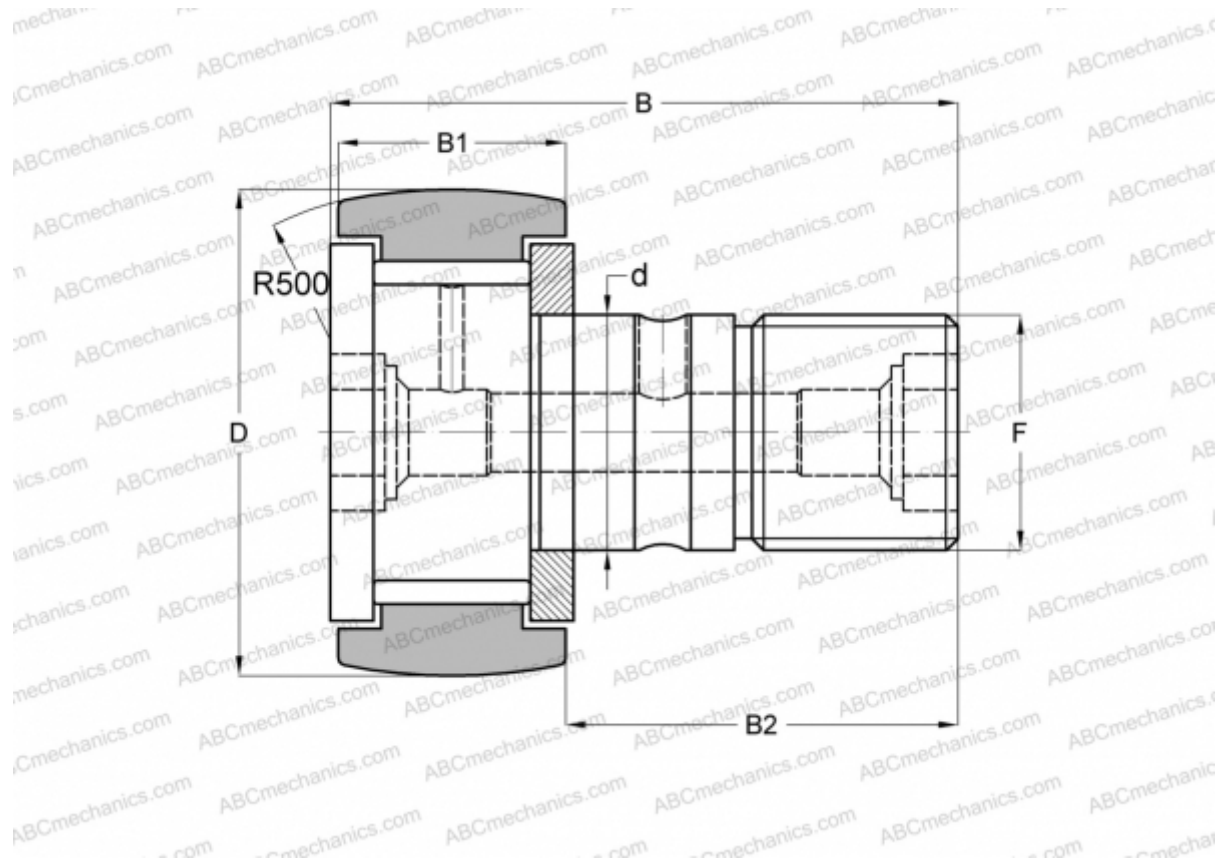

CF8VR JNS

Cam followers

TYPE: Roller bearings, Stud type track rollers, With axial guidance, full complement bearing, gap seal on both side

Technical specification

DIMENSIONS, MM

| | |
|----|---------|
| d | 8,000 |
| D | 19,000 |
| B | 32,000 |
| B1 | 11,000 |
| B2 | 20,000 |
| F | M8x1.25 |