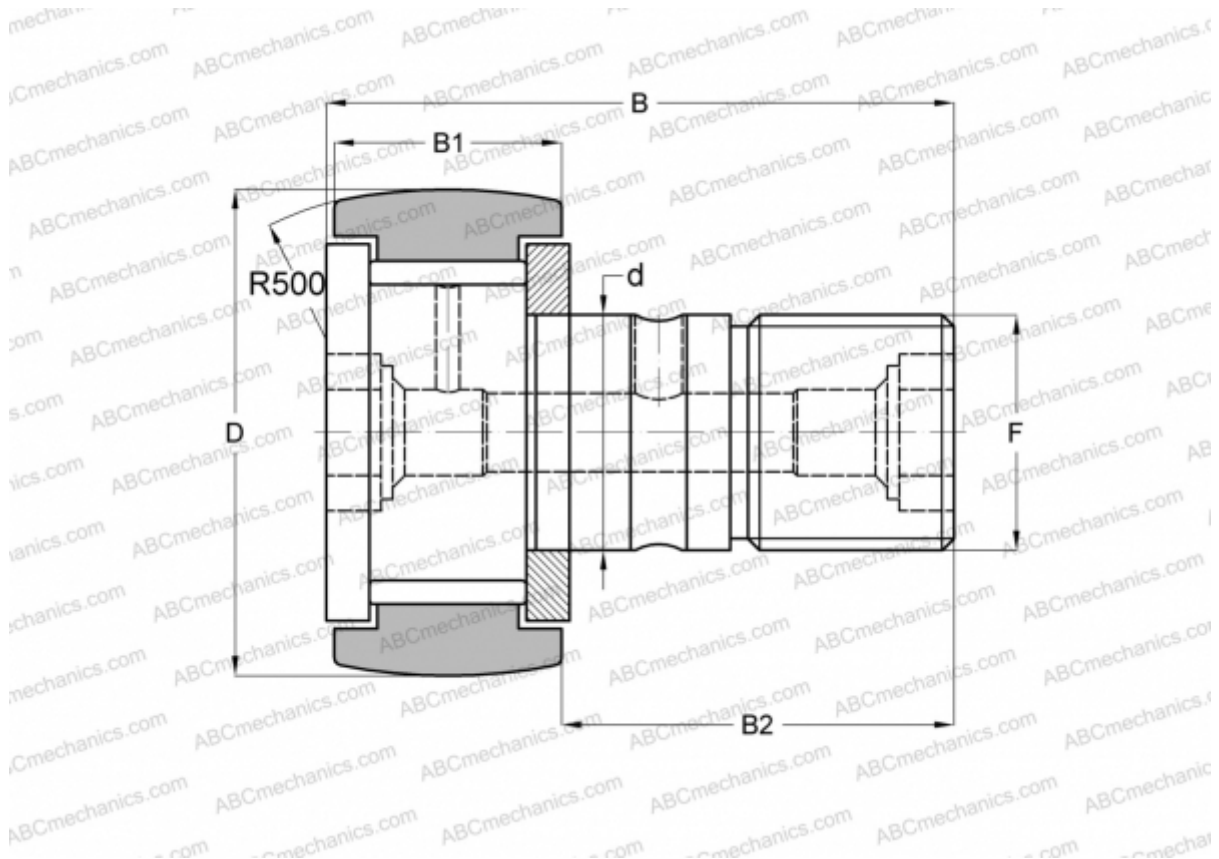

## CF 6 VBR ABC

Cam followers

TYPE: Roller bearings, Stud type track rollers, With axial guidance, full complement bearing, gap seal on both side, hex socket

### Technical specification

#### DIMENSIONS, MM

d	6,000
D	16,000
B	28,200
B1	11,000
B2	16,000
F	M6x1

**MANUFACTURER** [ABC](#)