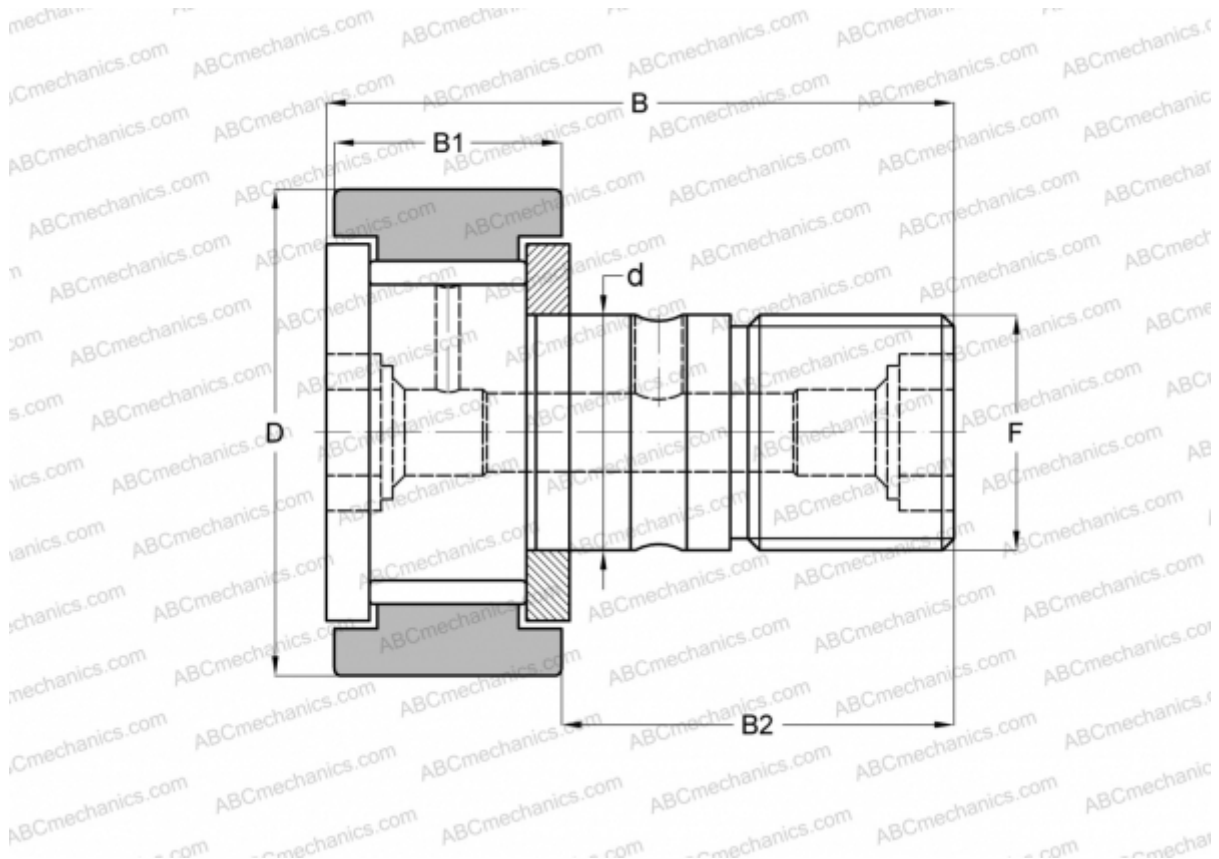

KRV 19 XSK SKF

Cam followers

TYPE: Roller bearings, Stud type track rollers, With axial guidance, full complement bearing, gap seal on both side, cylindrical outer ring, hex socket

Technical specification

DIMENSIONS, MM

| | |
|----|---------|
| d | 8,000 |
| D | 19,000 |
| B | 32,200 |
| B1 | 11,000 |
| B2 | 20,000 |
| F | M8x1.25 |

MANUFACTURER [SKF](#)

INTERCHANGE

| | |
|--------|-----------------------------|
| ABC | CF 8 VB |
| IKO | CF 8 VB |
| INA | KRV 19 XSK |
| McGill | MCF-19-BX |
| JNS | CF8VA |
| NTN | KRV19XH/3AS |