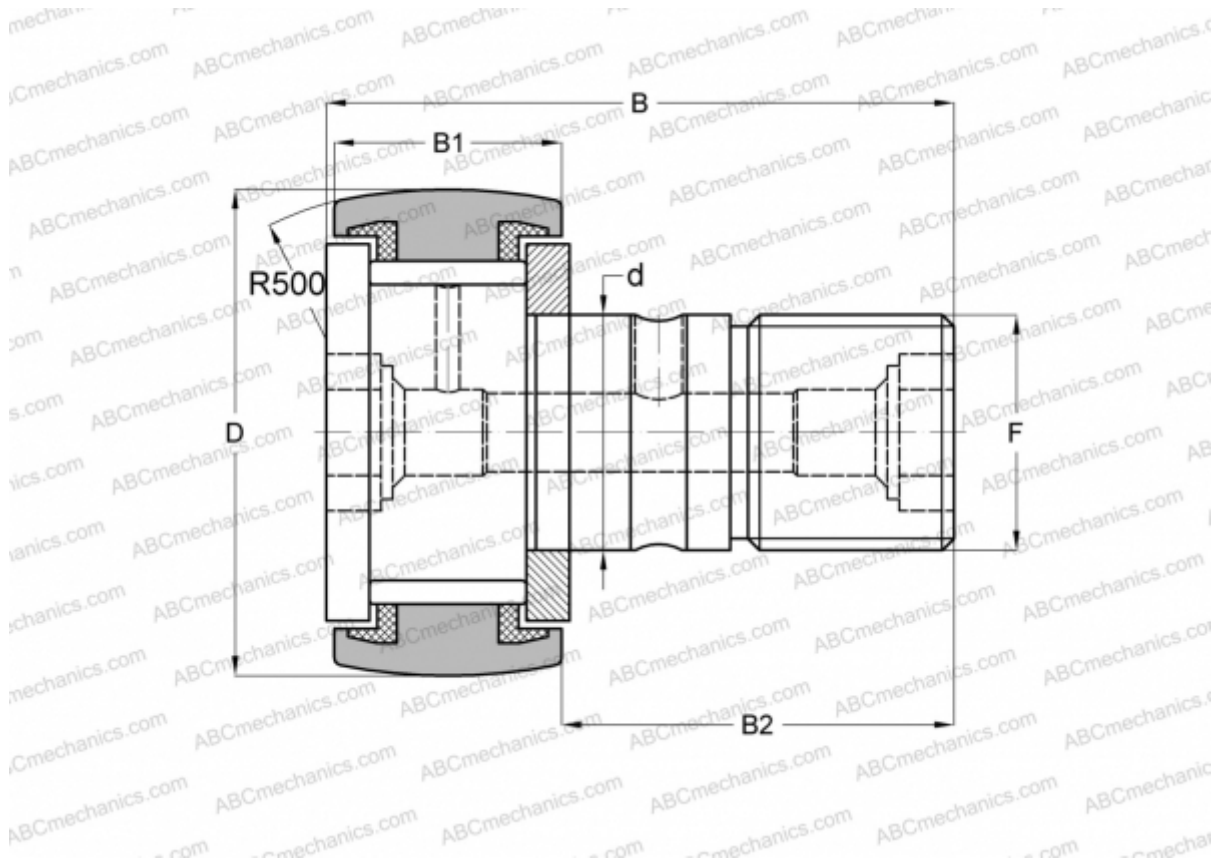

## CF6VUUR JNS

Cam followers

TYPE: Roller bearings, Stud type track rollers, With axial guidance, full complement bearing, sealing rings on both sides

### Technical specification

#### DIMENSIONS, MM

d	6,000
D	16,000
B	28,000
B1	11,000
B2	16,000
F	M6x1