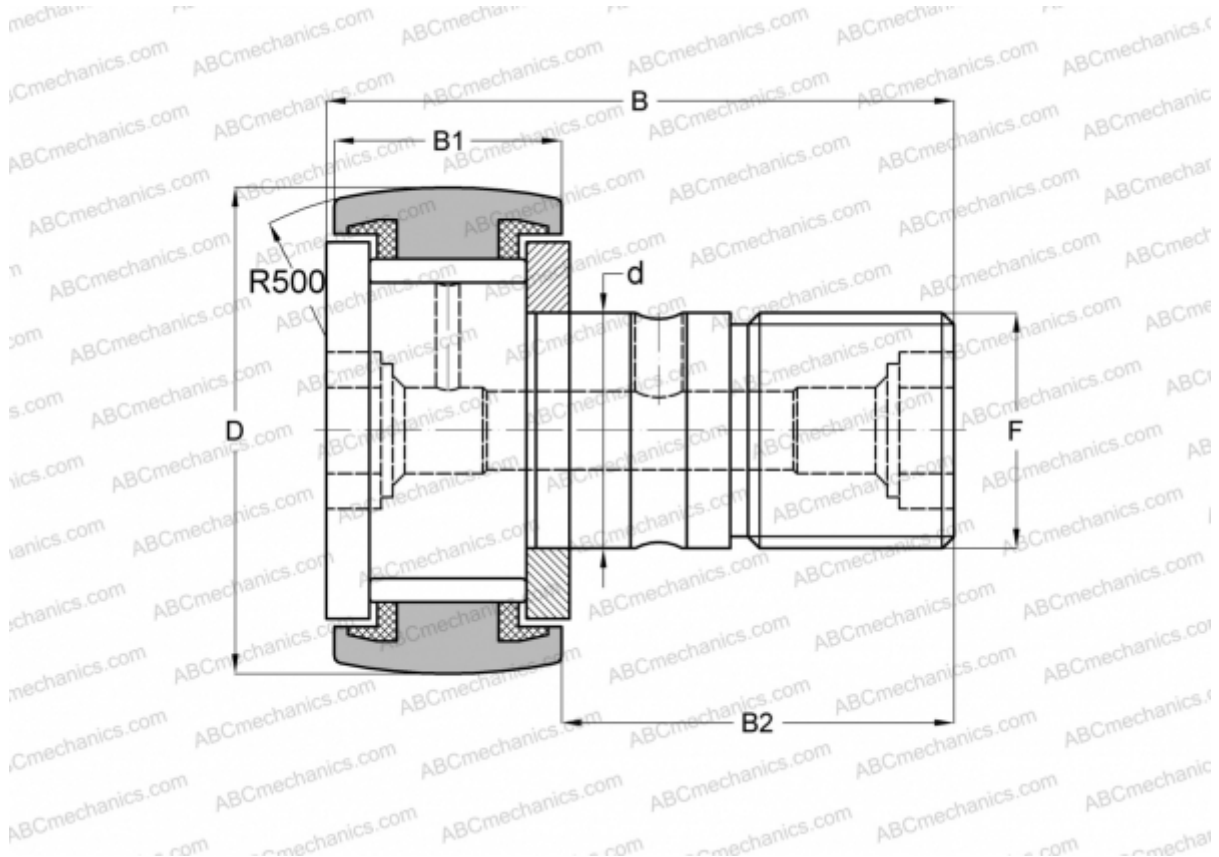

## KRV19 2RS SK KOYO

Cam followers

TYPE: Roller bearings, Stud type track rollers, With axial guidance, full complement bearing, sealing rings on both sides

### Technical specification

#### DIMENSIONS, MM

d	8,000
D	19,000
B	32,000
B1	11,000
B2	20,000
F	M8x1.25