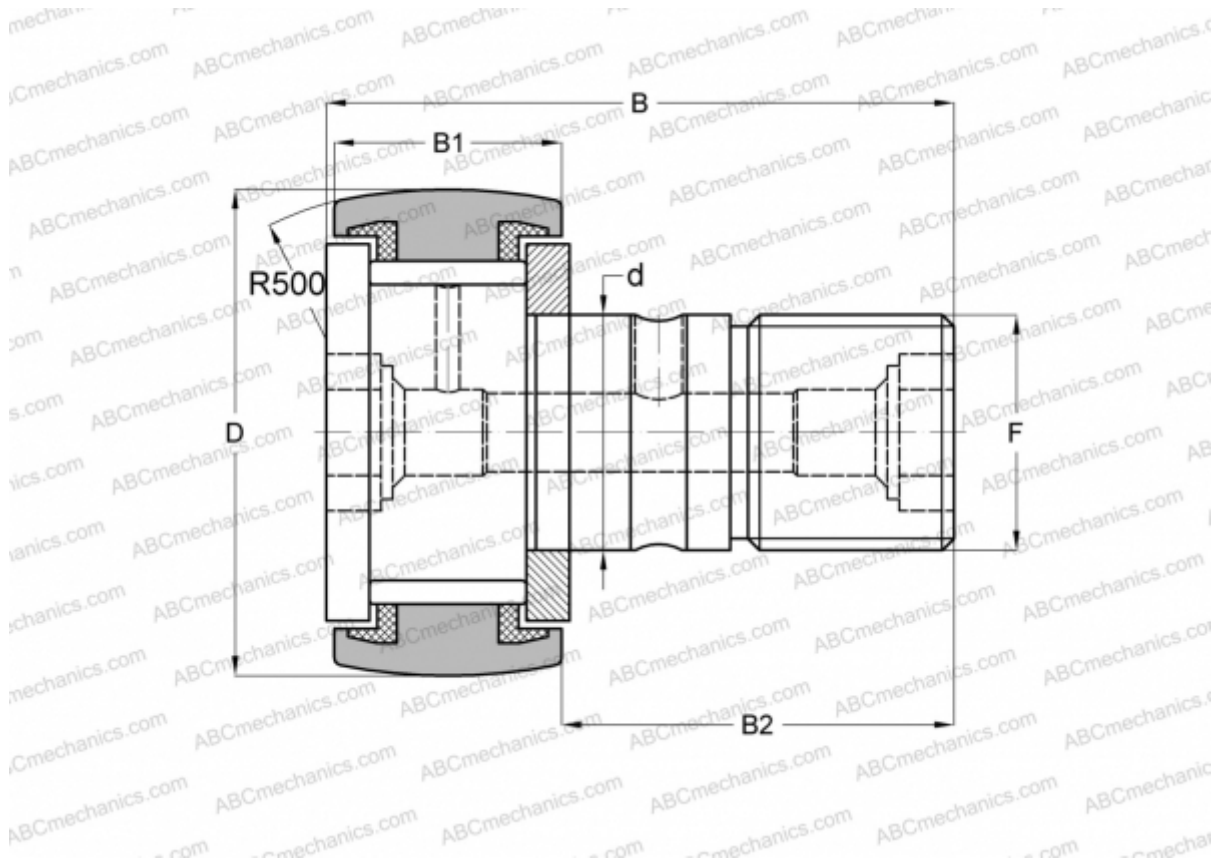

## CF8VUUR JNS

Cam followers

TYPE: Roller bearings, Stud type track rollers, With axial guidance, full complement bearing, sealing rings on both sides

### Technical specification

#### DIMENSIONS, MM

d	8,000
D	19,000
B	32,000
B1	11,000
B2	20,000
F	M8x1.25