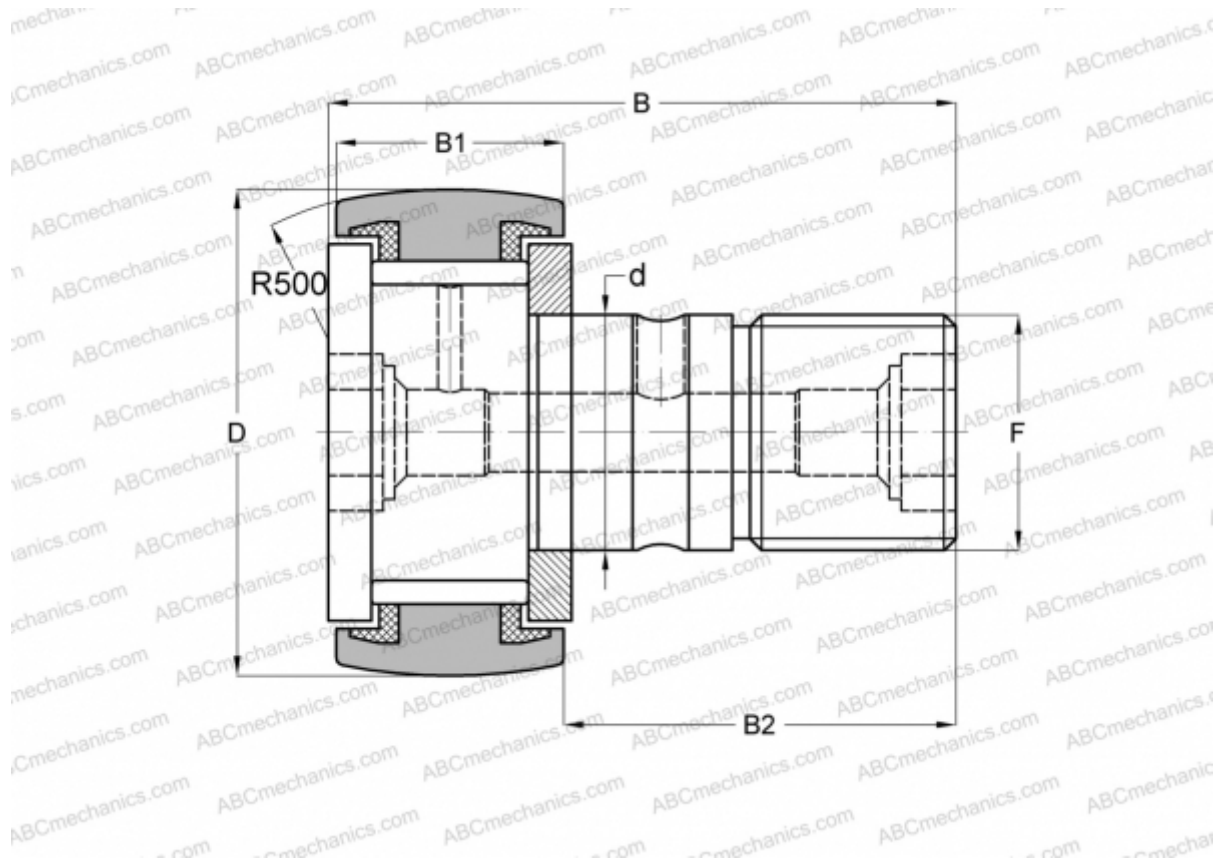

CF 6 VBUUR ABC

Cam followers

TYPE: Roller bearings, Stud type track rollers, With axial guidance, full complement bearing, sealing rings on both sides, hex socket

Technical specification

DIMENSIONS, MM

d	6,000
D	16,000
B	28,200
B1	11,000
B2	16,000
F	M6x1