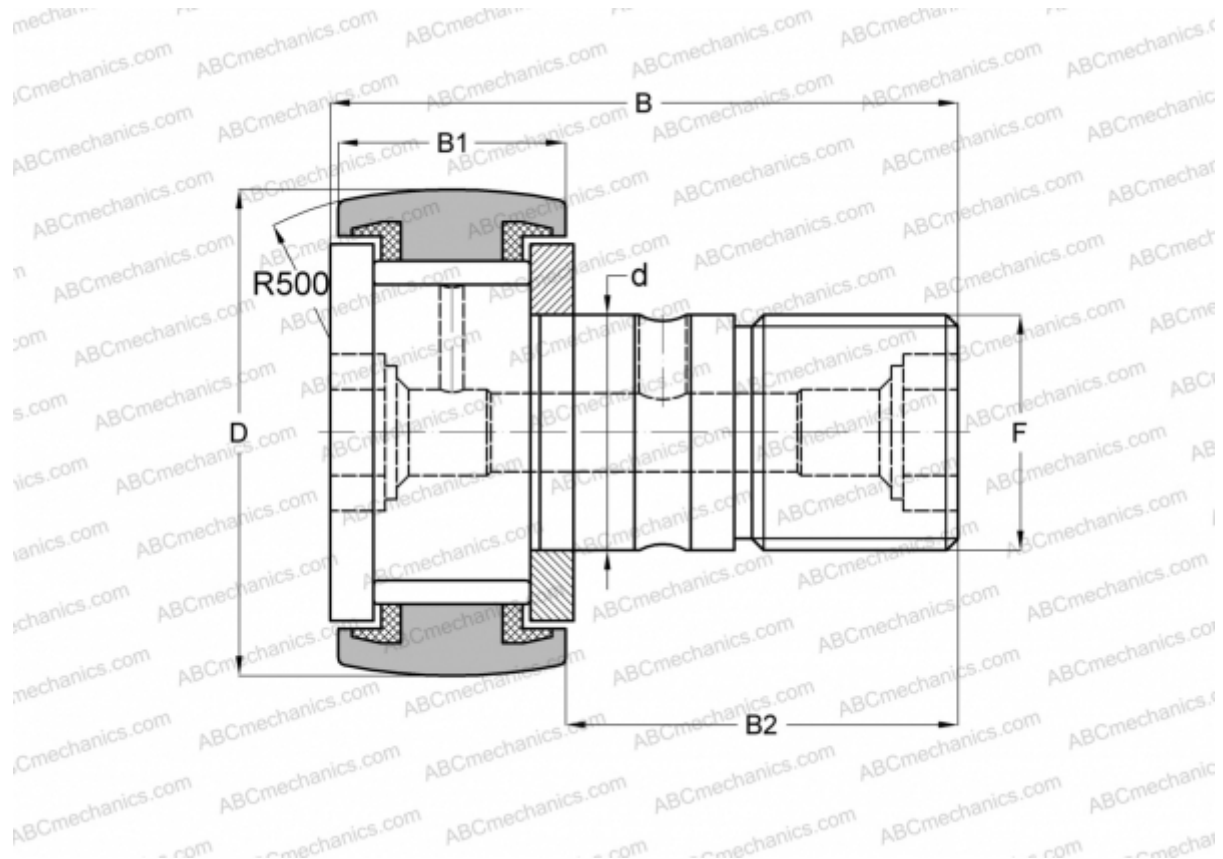

## KRV 19 PPSK INA

Cam followers

TYPE: Roller bearings, Stud type track rollers, With axial guidance, full complement bearing, sealing rings on both sides, hex socket

### Technical specification

#### DIMENSIONS, MM

d	8,000
D	19,000
B	32,200
B1	11,000
B2	20,000
F	M8x1.25