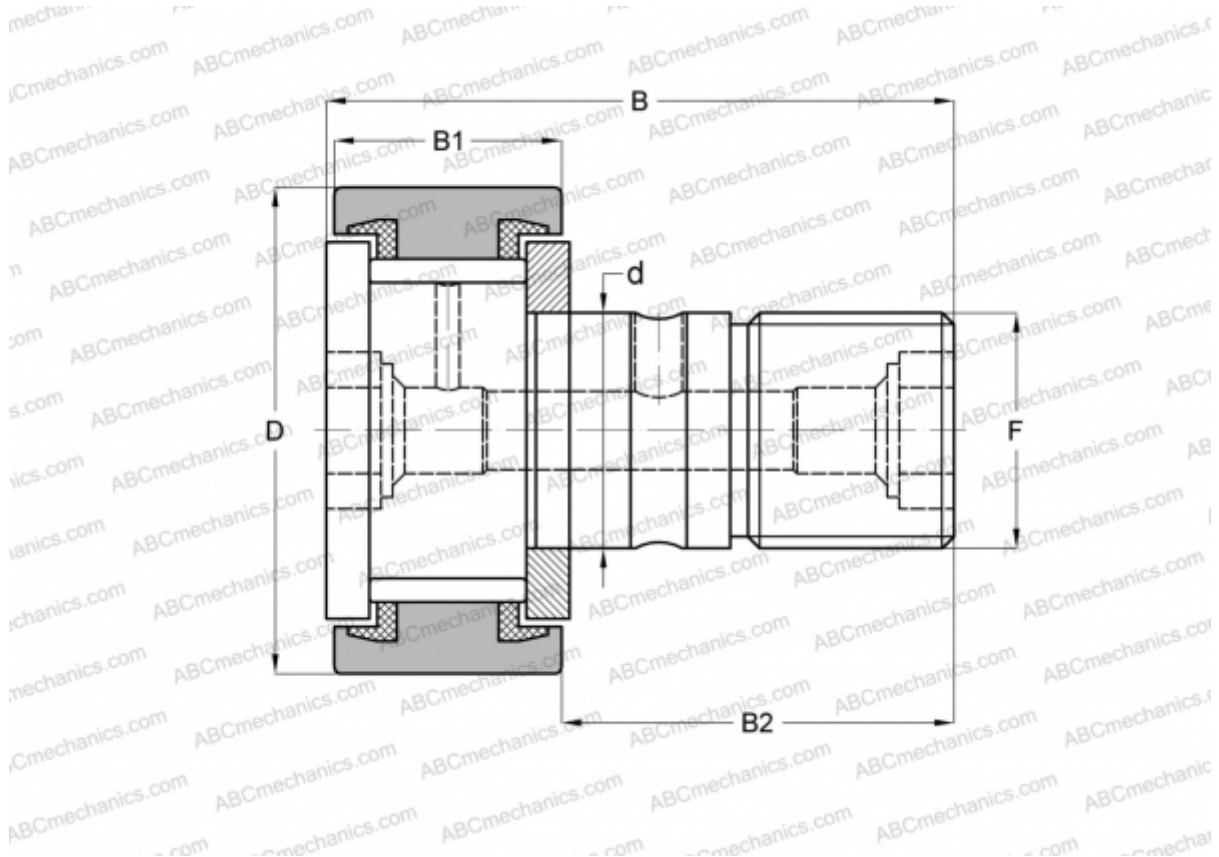

## CF 6 VBUU ABC

Cam followers

TYPE: Roller bearings, Stud type track rollers, With axial guidance, full complement bearing, sealing rings on both sides, cylindrical outer ring

### Technical specification

#### DIMENSIONS, MM

|    |        |
|----|--------|
| d  | 6,000  |
| D  | 16,000 |
| B  | 28,200 |
| B1 | 11,000 |
| B2 | 16,000 |
| F  | M6x1   |

**MANUFACTURER** [ABC](#)