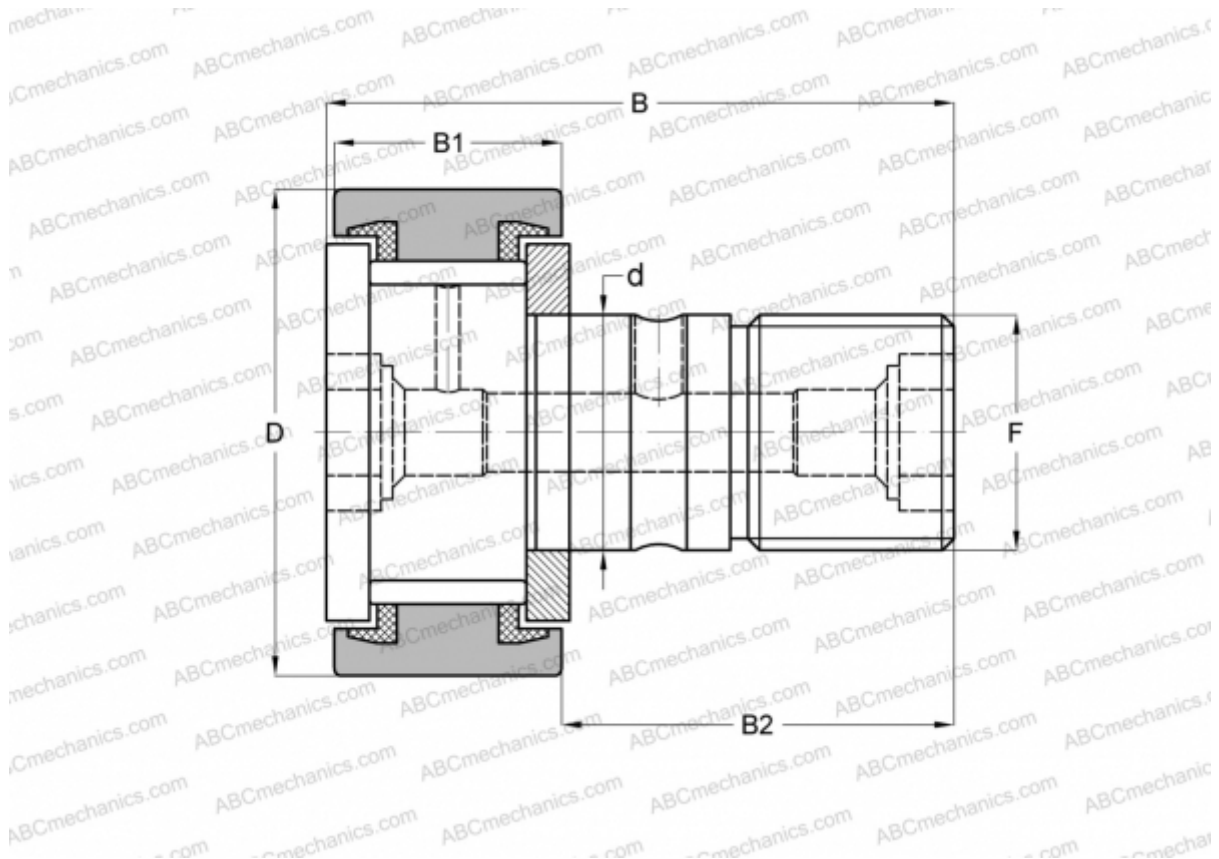

## CF 8 VBUU IKO

Cam followers

TYPE: Roller bearings, Stud type track rollers, With axial guidance, full complement bearing, sealing rings on both sides, cylindrical outer ring

### Technical specification

#### DIMENSIONS, MM

d	8,000
D	19,000
B	32,200
B1	11,000
B2	20,000
F	M8x1.25