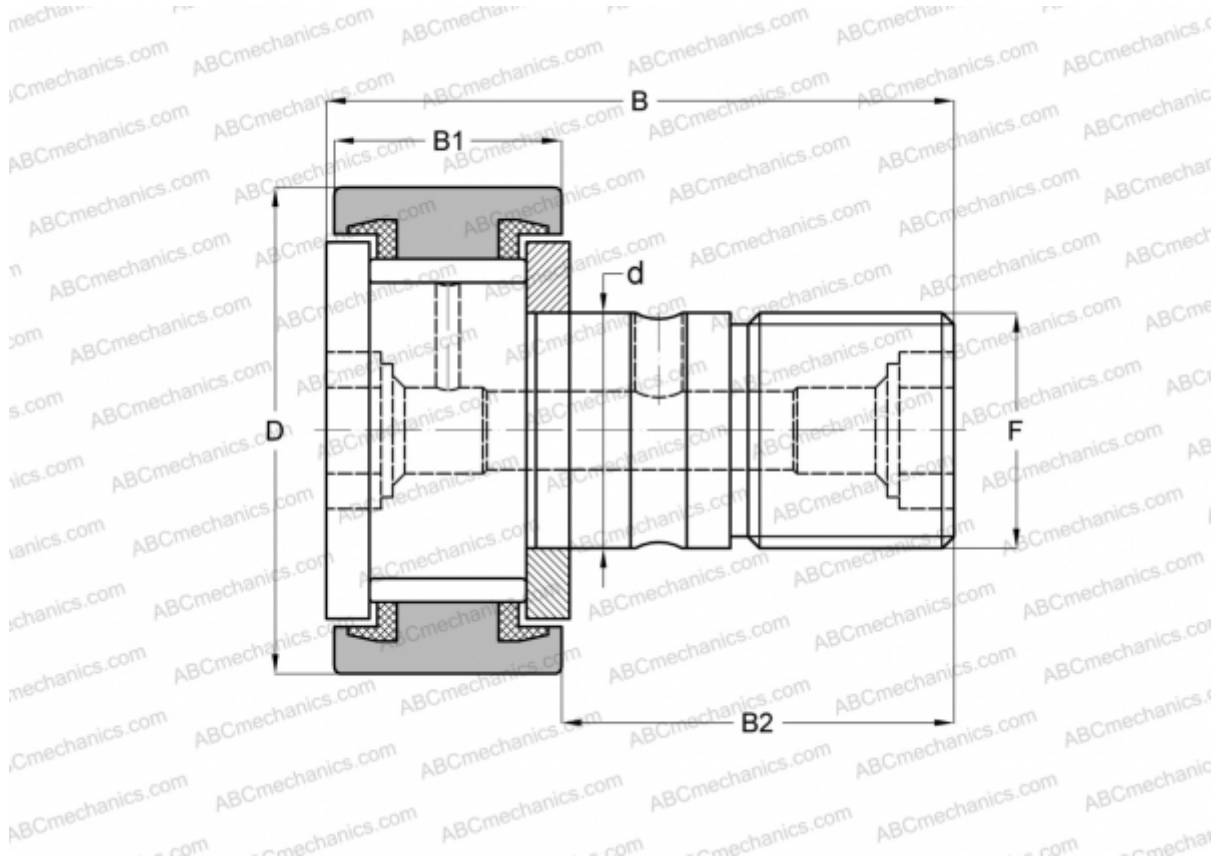

## KRV 19 PPXSK INA

Cam followers

TYPE: Roller bearings, Stud type track rollers, With axial guidance, full complement bearing, sealing rings on both sides, cylindrical outer ring

### Technical specification

#### DIMENSIONS, MM

d	8,000
D	19,000
B	32,200
B1	11,000
B2	20,000
F	M8x1.25