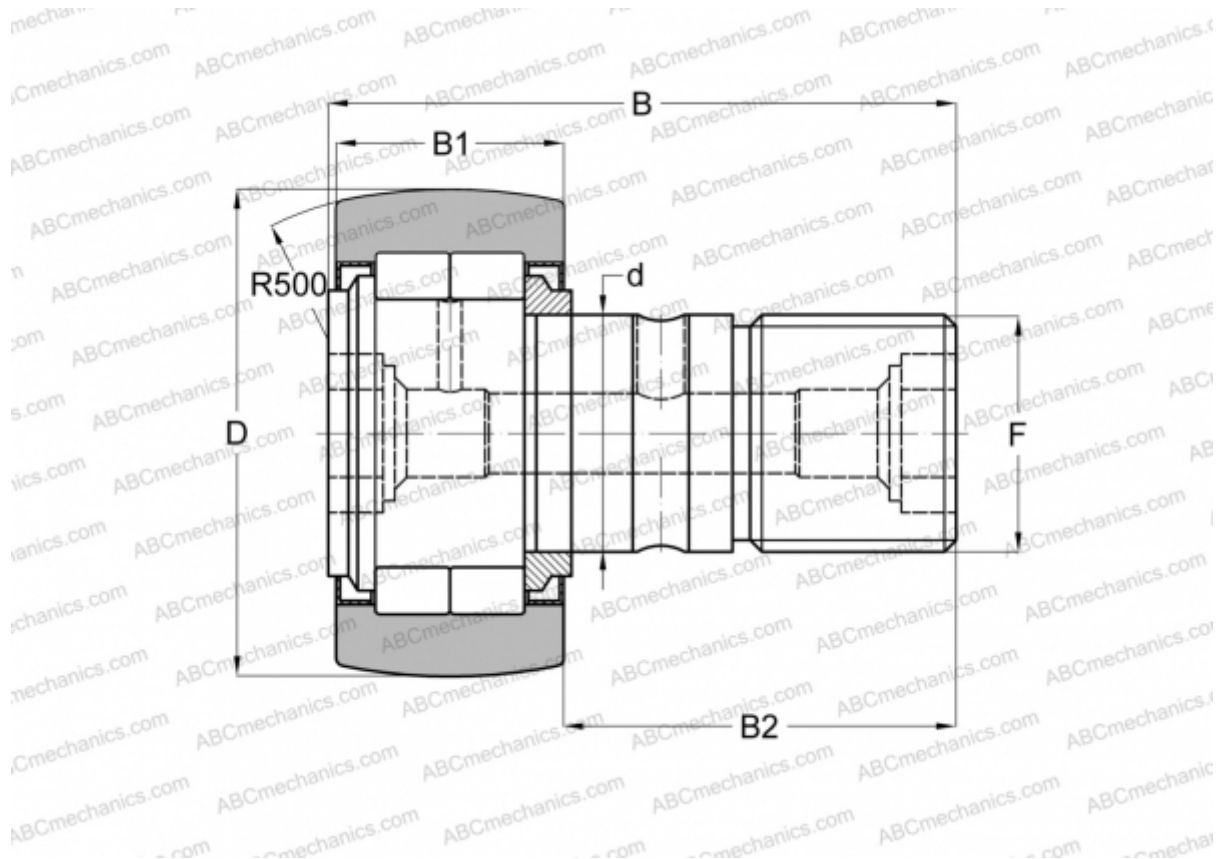

## NUKR35 2SK KOYO

Cam followers

TYPE: Roller bearings, Stud type track rollers, With axial guidance, full complement cylindrical roller set, labyrinth seals on both sides

### Technical specification

#### DIMENSIONS, MM

d	16,000
D	35,000
B	52,000
B1	18,000
B2	32,500
F	M16x1.5