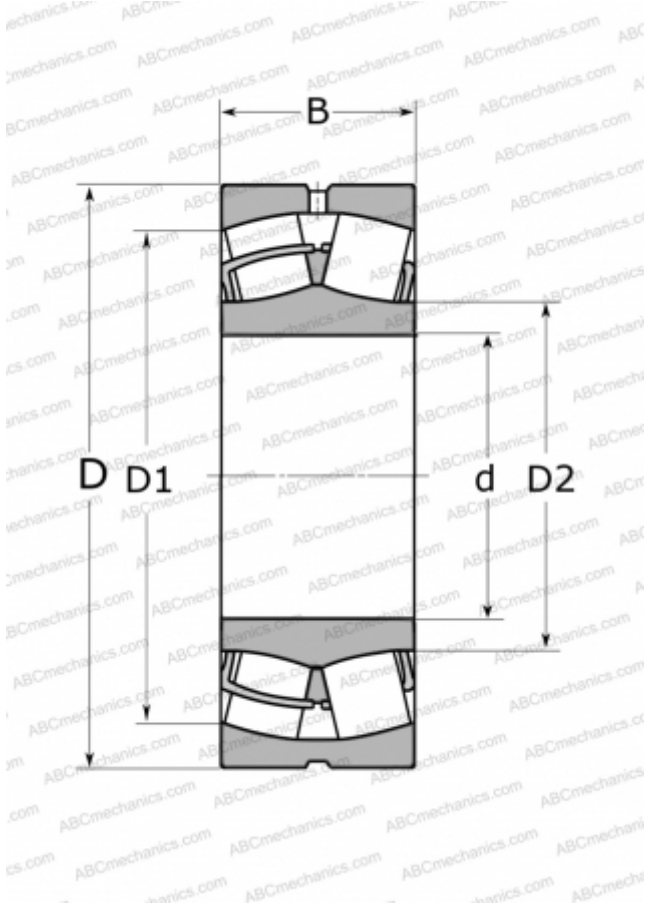

22205-E1 FAG

Spherical roller bearings

TYPE: Roller bearings, Spherical, Double row, Radial, self-aligning

Technical specification

DIMENSIONS, MM

d	25,000
D	52,000
B	18,000

MANUFACTURER

[FAG](#)