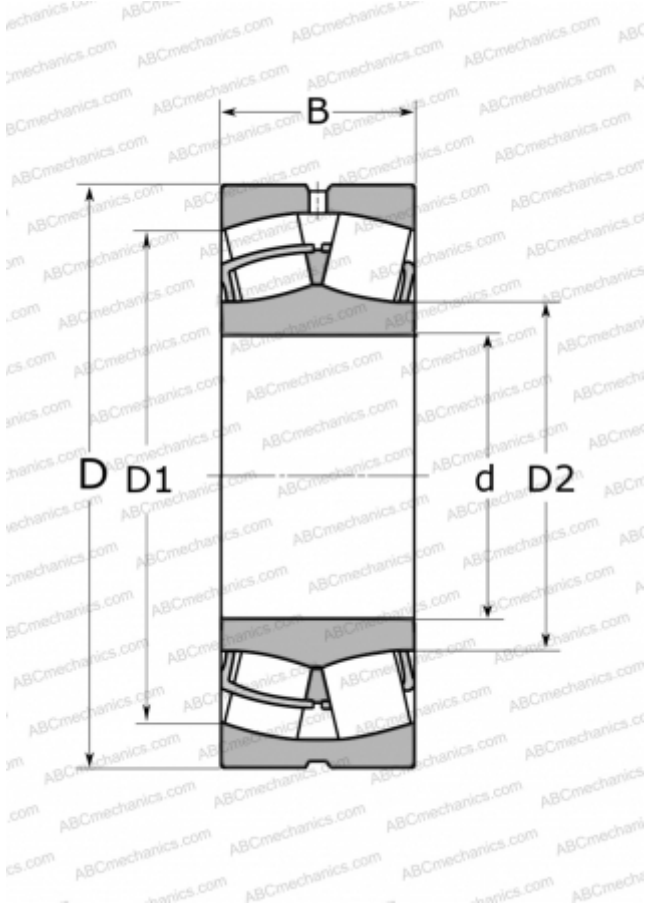

## SB-22205 McGill

Spherical roller bearings

TYPE: Roller bearings, Spherical, Double row, Radial, self-aligning

### Technical specification

#### DIMENSIONS, MM

d	25,000
D	52,000
B	18,000