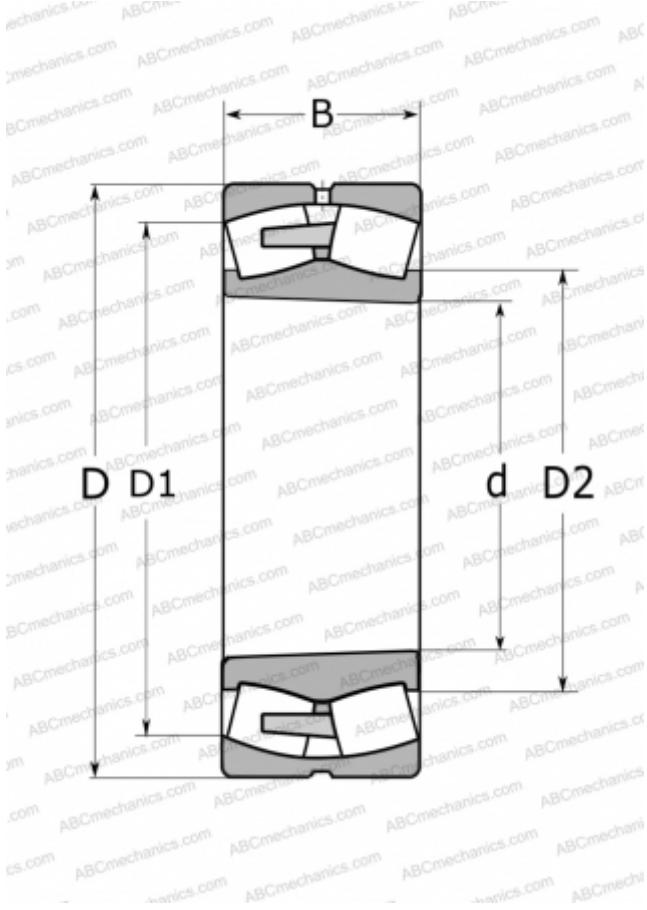

## SB-22205-K McGill

Spherical roller bearings

TYPE: Roller bearings, Spherical, Double row, Radial, self-aligning, tapered bore

### Technical specification

#### DIMENSIONS, MM

d	25,000
D	52,000
B	18,000